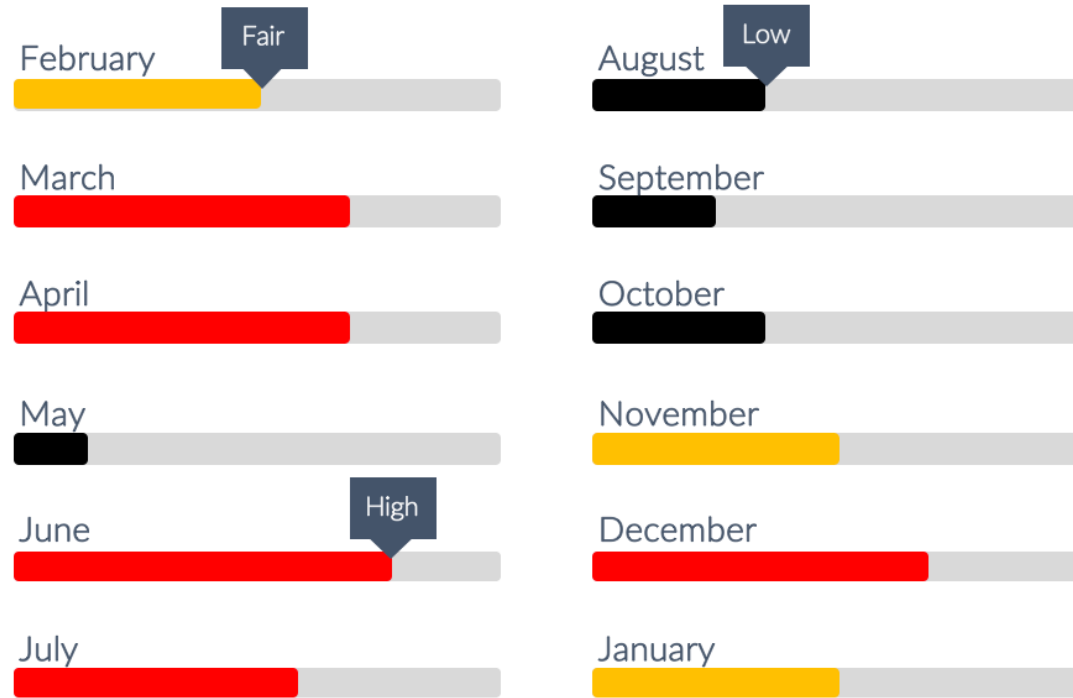

2018 HEALTH FORECAST

LEGEND

Good Moderate Poor

All months indicated are based on Chinese Solar months.