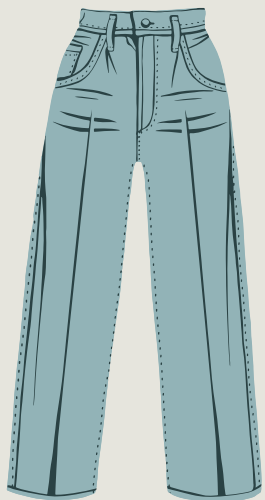

Spring tops that will elevate your denims

FACEBOOK

WWW.FACEBOOK.COM/GROUPS/CESFEMMELA

INSTAGRAM

WWW.INSTAGRAM.COM/CESFEMMEBABE

TJ10625

\$16.75

IVORY/BLACK

CASUAL

TJ10704A

\$13.75

CRANBERRY

PRINT

TT3686A

\$13.95

TAUPE/BROWN