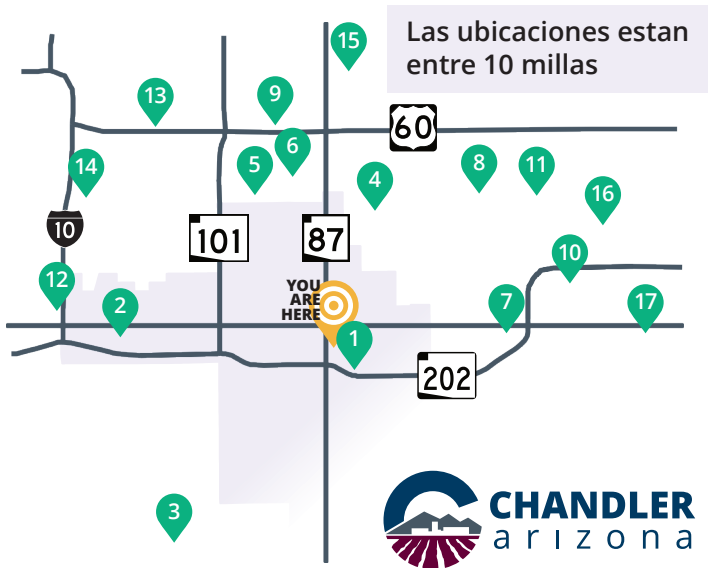

# Where do I **vote in-person** Tuesday, August 4?

Maricopa County voters can cast a ballot at any Vote Center, 6am – 7pm.

Visit [Locations.Maricopa.Vote](https://Locations.Maricopa.Vote) for a complete list of voting locations.

# ¿Dónde puedo votar el martes, 4 de agosto?

Los votantes del Condado de Maricopa pueden votar en cualquier Centro de Votación 6am – 7pm.

- 1 Chandler/Gilbert Community College  
2626 E PECOS RD, CHANDLER 85225
- 2 Chandler Fashion Square  
3305 W CHANDLER BLVD, CHANDLER 85226
- 3 Sun Lakes United Methodist Church  
9248 E RIGGS RD, CHANDLER 85248
- 4 McQueen Park Activity Center  
510 N HORNE ST, GILBERT 85233
- 5 Dobson Palm Plaza  
2051 W GUADALUPE RD, MESA 85202
- 6 Mesa Baptist Church  
2425 S ALMA SCHOOL RD, MESA 85210
- 7 San Tan Village Mall Suite 106  
2270 E WILLIAMS FIELD RD, GILBERT 85295
- 8 Gilbert Freestone Recreation Center  
1141 E GUADALUPE RD, GILBERT 85234
- 9 Mesa Community College  
1833 W SOUTHERN AVE, MESA 85202
- 10 American Leadership Academy  
1010 S HIGLEY RD, GILBERT 85296
- 11 SE Regional Library/Gilbert  
775 N GREENFIELD RD, GILBERT 85234
- 12 Living Word Bible Church Ahwatukee  
14647 S 50TH ST, PHOENIX 85044
- 13 Tempe History Museum  
809 E SOUTHERN AVE, TEMPE 85282
- 14 El Tianguis Mercado  
9201 S AVENIDA DEL YAQUI, GUADALUPE 85283
- 15 Mesa Convention Center Building A  
263 N CENTER ST, MESA 85201
- 16 Gateway Fellowship Chr/SBC  
60 N RECKER RD, GILBERT 85234
- 17 ASU Polytechnic Campus  
7001 E WILLIAMS FIELD RD, MESA 85212