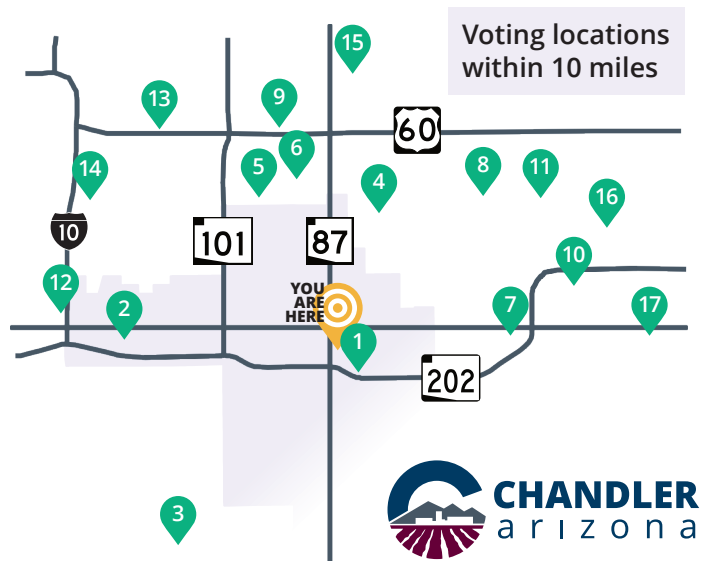

# Where do I **vote in-person** Tuesday, August 4?

Maricopa County voters can cast a ballot at any Vote Center, 6am – 7pm.

Visit [Locations.Maricopa.Vote](https://Locations.Maricopa.Vote) for a complete list of voting locations.

- 1 Chandler/Gilbert Community College  
2626 E PECOS RD, CHANDLER 85225
- 2 Chandler Fashion Square  
3305 W CHANDLER BLVD, CHANDLER 85226
- 3 Sun Lakes United Methodist Church  
9248 E RIGGS RD, CHANDLER 85248
- 4 McQueen Park Activity Center  
510 N HORNE ST, GILBERT 85233
- 5 Dobson Palm Plaza  
2051 W GUADALUPE RD, MESA 85202
- 6 Mesa Baptist Church  
2425 S ALMA SCHOOL RD, MESA 85210
- 7 San Tan Village Mall Suite 106  
2270 E WILLIAMS FIELD RD, GILBERT 85295
- 8 Gilbert Freestone Recreation Center  
1141 E GUADALUPE RD, GILBERT 85234
- 9 Mesa Community College  
1833 W SOUTHERN AVE, MESA 85202
- 10 American Leadership Academy  
1010 S HIGLEY RD, GILBERT 85296
- 11 SE Regional Library/Gilbert  
775 N GREENFIELD RD, GILBERT 85234
- 12 Living Word Bible Church Ahwatukee  
14647 S 50TH ST, PHOENIX 85044
- 13 Tempe History Museum  
809 E SOUTHERN AVE, TEMPE 85282
- 14 El Tianguis Mercado  
9201 S AVENIDA DEL YAQUI, GUADALUPE 85283
- 15 Mesa Convention Center Building A  
263 N CENTER ST, MESA 85201
- 16 Gateway Fellowship Chr/SBC  
60 N RECKER RD, GILBERT 85234
- 17 ASU Polytechnic Campus  
7001 E WILLIAMS FIELD RD, MESA 85212