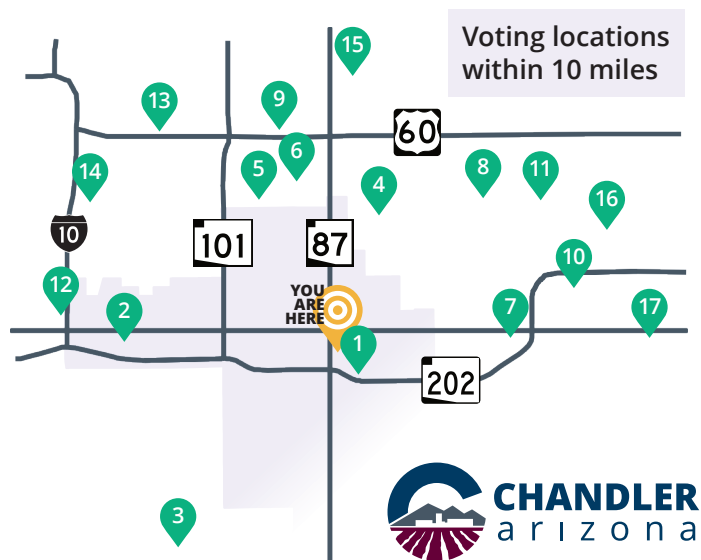

# Where do I **vote in-person** Tuesday, August 4?

Maricopa County voters can cast a ballot at any Vote Center, 6am – 7pm.

Visit [Locations.Maricopa.Vote](https://Locations.Maricopa.Vote) for a complete list of voting locations.

- 1 Chandler/Gilbert Community College  
2626 E PECOS RD, CHANDLER 85225
- 2 Chandler Fashion Square  
3305 W CHANDLER BLVD, CHANDLER 85226
- 3 Sun Lakes United Methodist Church  
9248 E RIGGS RD, CHANDLER 85248
- 4 McQueen Park Activity Center  
510 N HORNE ST, GILBERT 85233
- 5 Dobson Palm Plaza  
2051 W GUADALUPE RD, MESA 85202
- 6 Mesa Baptist Church  
2425 S ALMA SCHOOL RD, MESA 85210
- 7 San Tan Village Mall Suite 106  
2270 E WILLIAMS FIELD RD, GILBERT 85295
- 8 Gilbert Freestone Recreation Center  
1141 E GUADALUPE RD, GILBERT 85234
- 9 Mesa Community College  
1833 W SOUTHERN AVE, MESA 85202
- 10 American Leadership Academy  
1010 S HIGLEY RD, GILBERT 85296
- 11 SE Regional Library/Gilbert  
775 N GREENFIELD RD, GILBERT 85234
- 12 Living Word Bible Church Ahwatukee  
14647 S 50TH ST, PHOENIX 85044
- 13 Tempe History Museum  
809 E SOUTHERN AVE, TEMPE 85282
- 14 El Tianguis Mercado  
9201 S AVENIDA DEL YAQUI, GUADALUPE 85283
- 15 Mesa Convention Center Building A  
263 N CENTER ST, MESA 85201
- 16 Gateway Fellowship Chr/SBC  
60 N RECKER RD, GILBERT 85234
- 17 ASU Polytechnic Campus  
7001 E WILLIAMS FIELD RD, MESA 85212