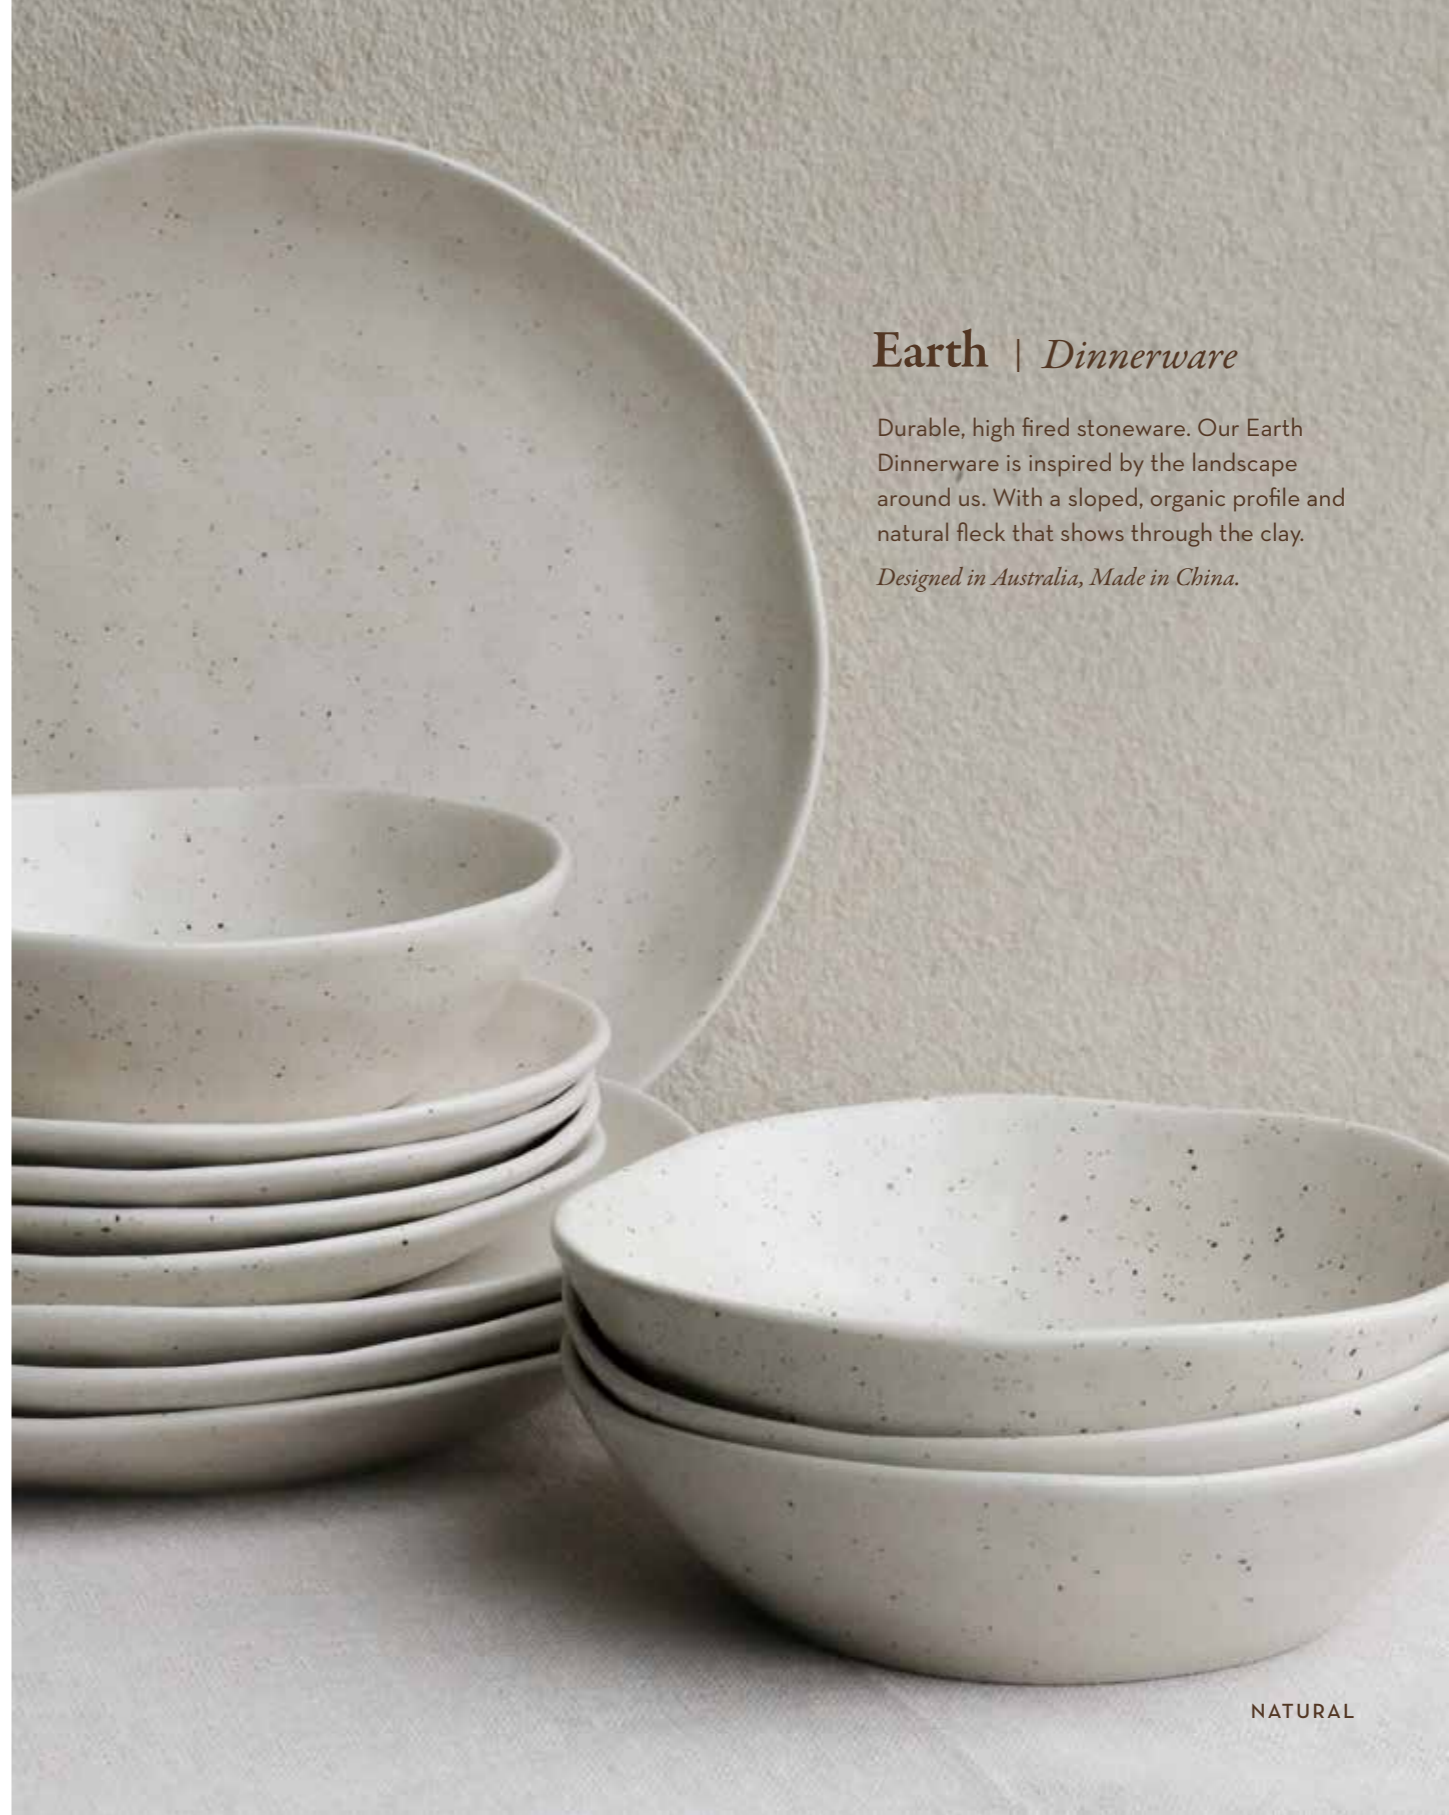

MICROWAVE
SAFE

DISHWASHER
SAFE

STONEWARE

Earth | Dinnerware

Durable, high fired stoneware. Our Earth Dinnerware is inspired by the landscape around us. With a sloped, organic profile and natural fleck that shows through the clay.

Designed in Australia, Made in China.