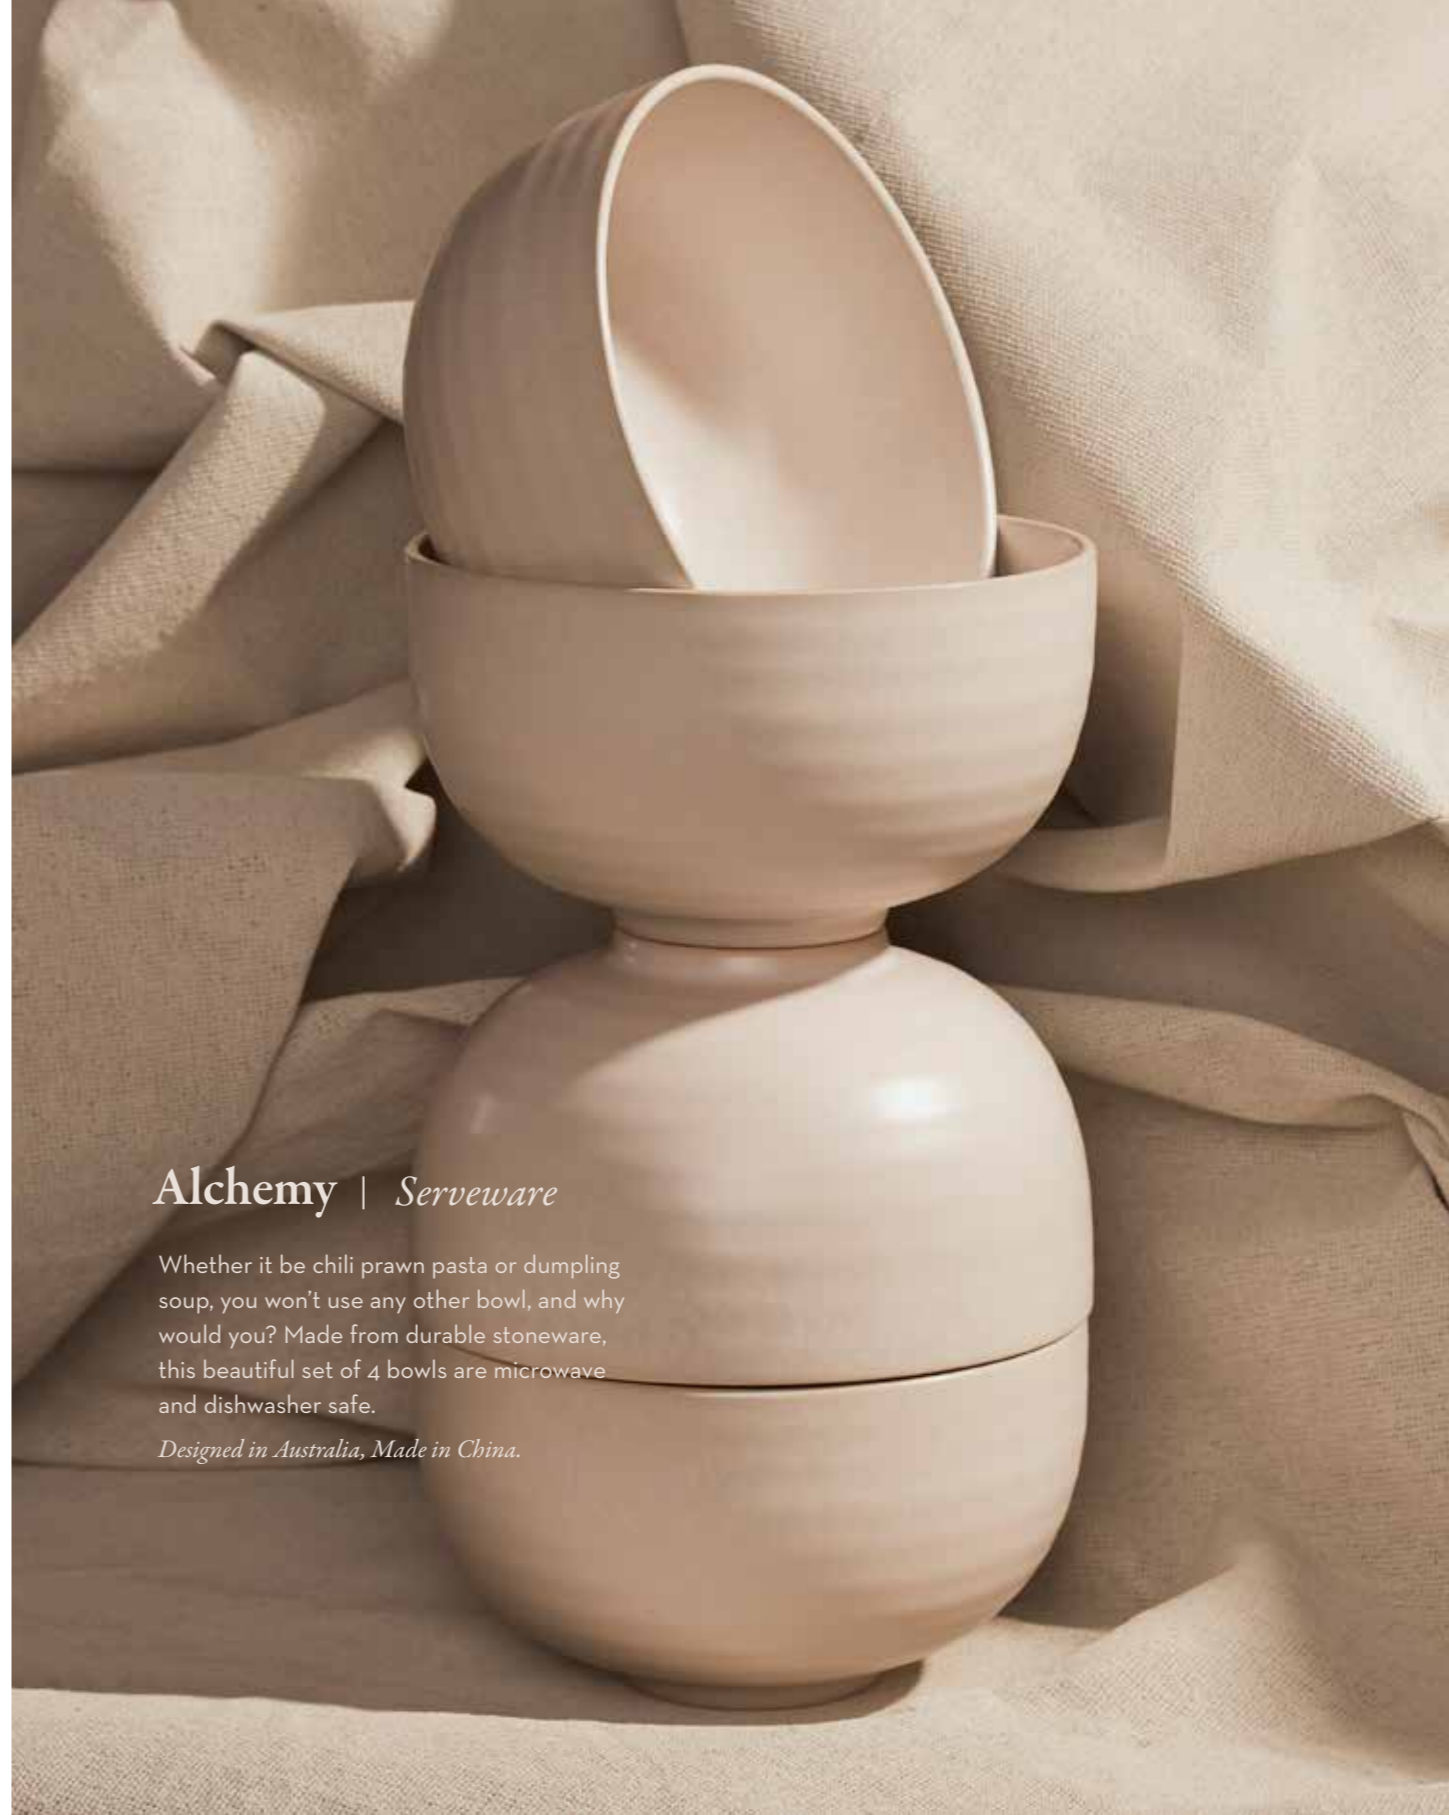

## STONEWARE

FAWN  
NOODLE BOWL (SET OF 4)  
15 / 9CM  
5.9 / 3.5"  
506768