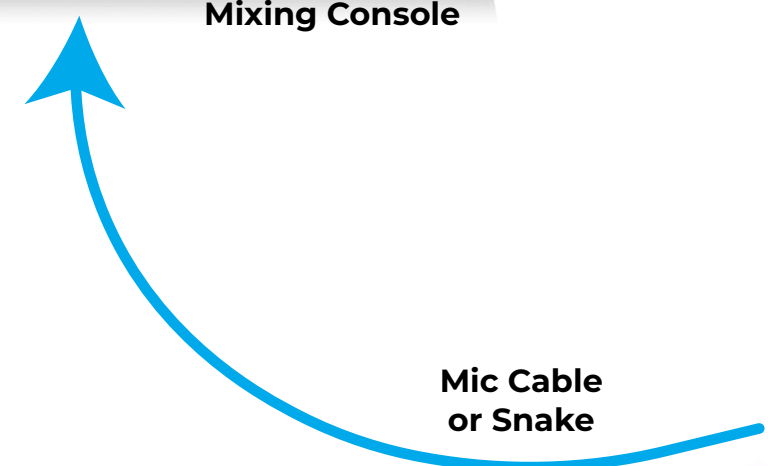

# Single Console Wireless Setup

Wireless  
IEM Transmitter

Wireless IEM Receiver

XLR or 1/4" Cables

Mixing Console

Mic Cable  
or Snake