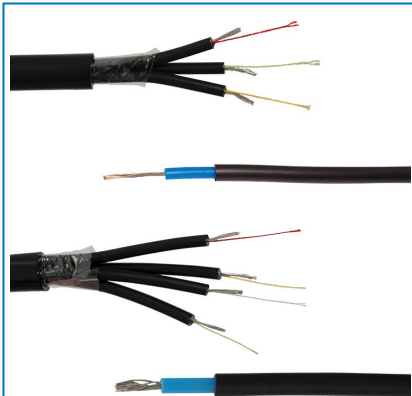

TINNED COPPER HT CABLE (S-SERIES)

The S-Series tinned copper high voltage electric fencing insulated cable is used as a lead out cable from your energizer to the electric fence and for all other insulated high voltage transmissions. These high voltage cables can be used with all the Nemtek galvanised wires. Available in single core or multi core options.

Features:

- Slimline design for ease of installation and an aesthetically pleasing look
- Cable is made up of tinned copper stranded wires for more flexibility and ease of use
- The multi core S-Series reduces installation time
- 30m multicore cables are suitable for Wizard 2, Wizard 4, Merlin 4i, Druid 13LCD, Druid 15LCD, Druid 18LCD, Druid 25LCD and Druid 28LCD energizers
- 100m multicore cables are suitable for Wizard 2, Wizard 4, Merlin 4i, Druid 13LCD, Druid 15LCD and Druid 18LCD energizers
- Max distance of multicore cables suitable for Merlin M18S and Merlin M28S is 15m

Specifications:

Material	UV Stabilised double insulated Tinned copper stranded wires
Roll size	30m 100m 200m 500m 1000m
Type	3 Core 4 Core 5 Core Single Core
Colour	Black White

TINNED COPPER HT CABLE (S-SERIES)