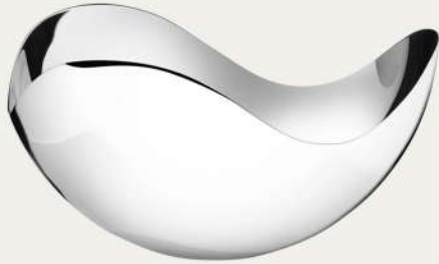

New arrivals UNDER \$150

Bloom Mirror Bowl
Small, Petit y Large

Nendo Candleholder
Tealight y Large

Cobra Bowl
Small

Koppel Vase
Small y Large

Cafu Vase
Small

Chrome Contours
Small, Medium y Tall

About GEORG JENSEN