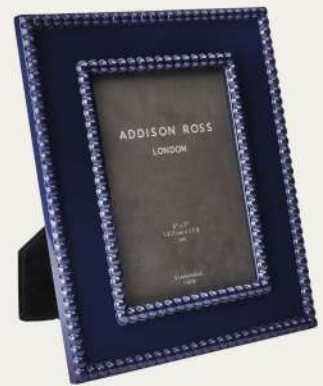

Bobbin Lacquer Photo Frame
by Addison Ross