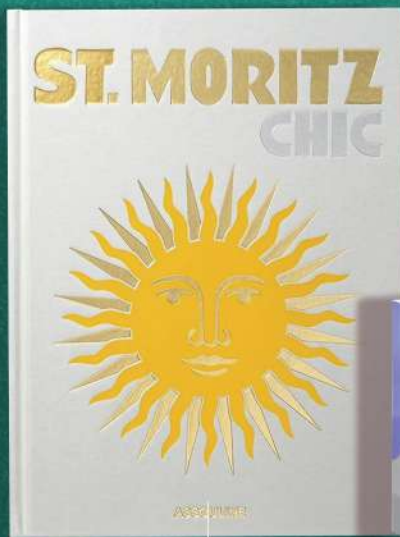

FOR THE *design lover*

Piezas pensadas para quienes aprecian el diseño en cada detalle. Libros, esculturas, jarrones, acentos decorativos, juegos de mesa y lámparas hechas por diseñadores que inspiran a crear espacios más creativos y con intención.

St. Moritz Chic
by Assouline