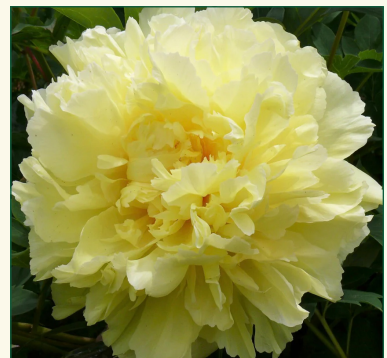

Sanoma Halo
$250