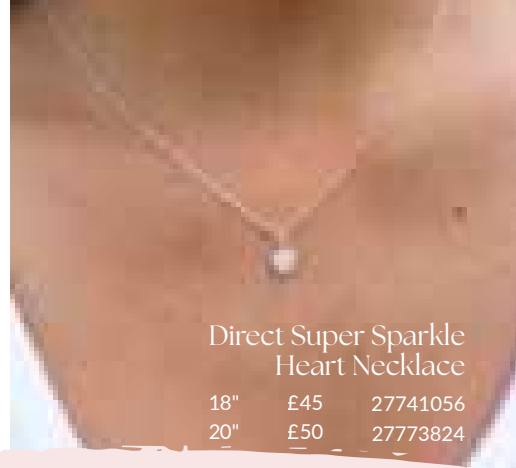

5. Sweetheart

£45

Small (22cm)
Medium (25cm)
Large (28cm)

43976480
44009248
44042016

6. Clover

£45

Small (22cm)
Medium (25cm)
Large (28cm)

43681568
43714336
43747104

7.

8.

7. Twinkle Star

£45

Small (22cm)
Medium (25cm)
Large (28cm)

43779872
43812640
43845408

8. Paws of Love

£45

Small (22cm)
Medium (25cm)
Large (28cm)

69817632
69915936
69981472

Direct Open Paw
Necklace

18" £45 52448128
20" £50 52480896

Direct Super Sparkle
Heart Necklace

18" £45 27741056
20" £50 27773824

Direct Open Paw
Tube Bracelet £40

Small (16cm) 96971904
Medium (18cm) 97004672
Large (20cm) 97037440

Direct Super Sparkle
Heart Bracelet £60

Small (16cm) 08113024
Medium (18cm) 08145792
Large (20cm) 08178560

COLLECTION:
Exclusives

Direct Super Sparkle
Heart Ring £30