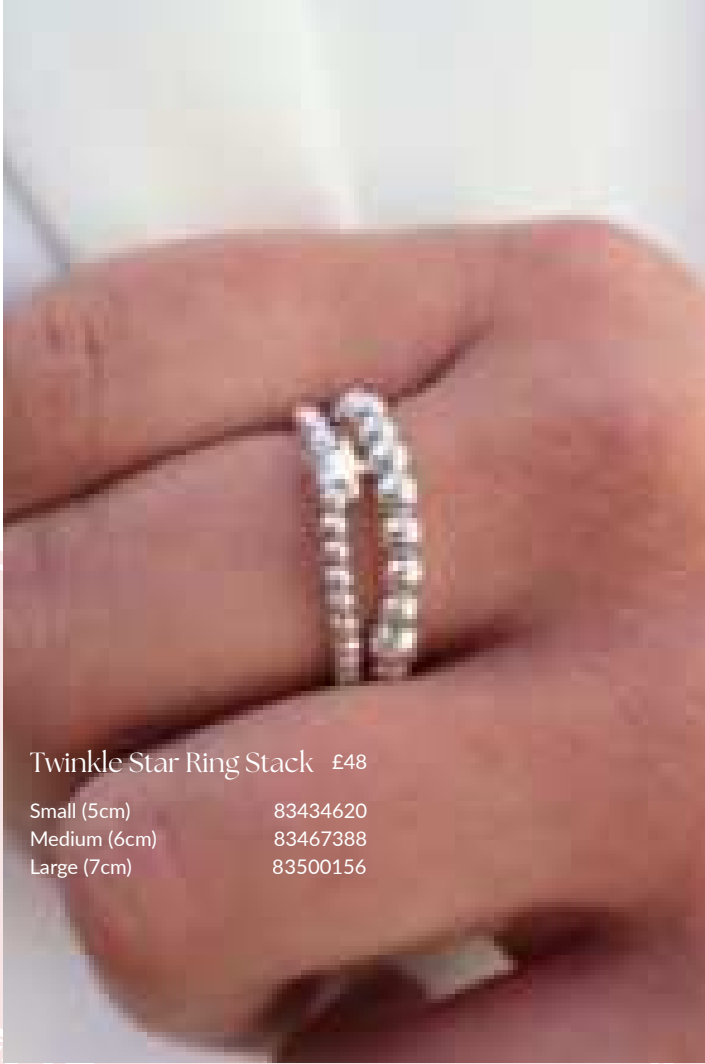

Arabella Heart Ring Stack

£48

Small (5cm)

88251516

Medium (6cm)

88284284

Large (7cm)

88317052

Orzo Ring Stack

£70

Small (5cm)

47651964

Medium (6cm)

47684732

Large (7cm)

47717500

Twilight Ring Stack £70

- Small (5cm) 15613824
- Medium (6cm) 15646592
- Large (7cm) 15679360

Silver Cloth £4
14191891

Twinkle Star Ring Stack £48

- Small (5cm) 83434620
- Medium (6cm) 83467388
- Large (7cm) 83500156