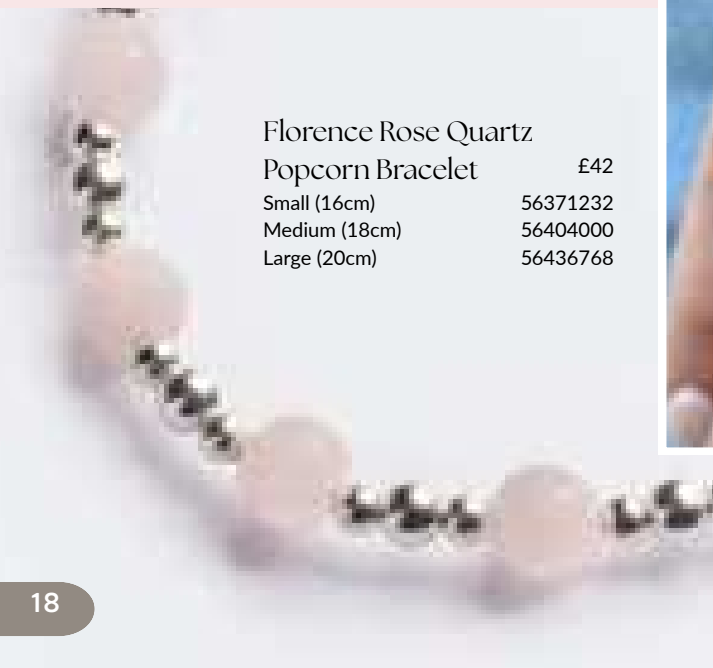

Penny Aqua Marine Bead Bracelet

£42

Small (16cm)	86725920
Medium (18cm)	86758688
Large (20cm)	86791456

Aqua Marine Ring £28

Small (5cm)	18166304
Medium (6cm)	18199072
Large (7cm)	18231840

Aqua Marine Chip Anklet £42

Small (22cm)	71119392
Medium (25cm)	71152160
Large (28cm)	71184928

Florence Aqua Marine Popcorn Bracelet £42

Small (16cm)	58460448
Medium (18cm)	58493216
Large (20cm)	58525984

Penny Rose Quartz Bead
Bracelet

£42

Small (16cm)	77501216
Medium (18cm)	77533984
Large (20cm)	77566752

Rose Quartz Chip Anklet £42

Small (22cm)	76067360
Medium (25cm)	76100128
Large (28cm)	76132896

Florence Rose Quartz
Popcorn Bracelet

£42