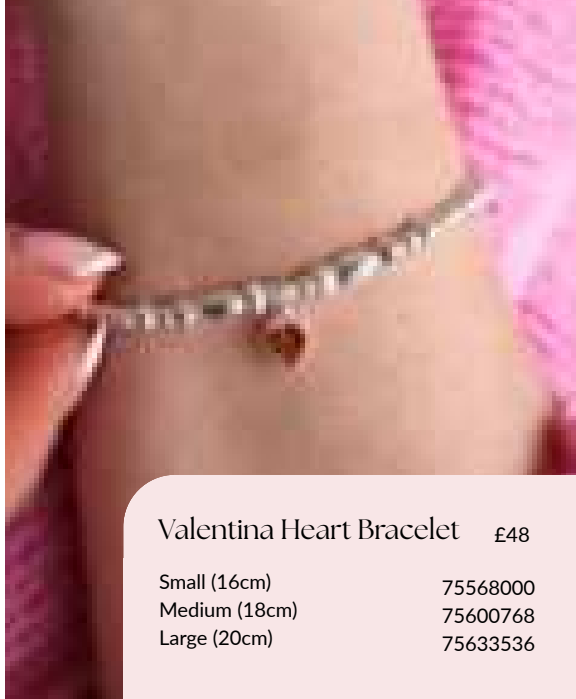

Luxury Mini Paper Chain Shell Heart
 Bracelet

£90

Small (16cm)	36214656
Medium (18cm)	36247424
Large (20cm)	95688576

Valentina Huggie Earrings

08065920

£45

Valentina Heart Ring

£28

Small (5cm)

23955584

Medium (6cm)

23988352

Large (7cm)

24021120

Jessica Heart Huggie Earrings

22499712

£45

Valentina Heart Bracelet £48

Small (16cm)

75568000

Medium (18cm)

75600768

Large (20cm)

75633536

Valentina Heart Necklace

18"

£36

47649664

20"

£38

47682432

Zodiac