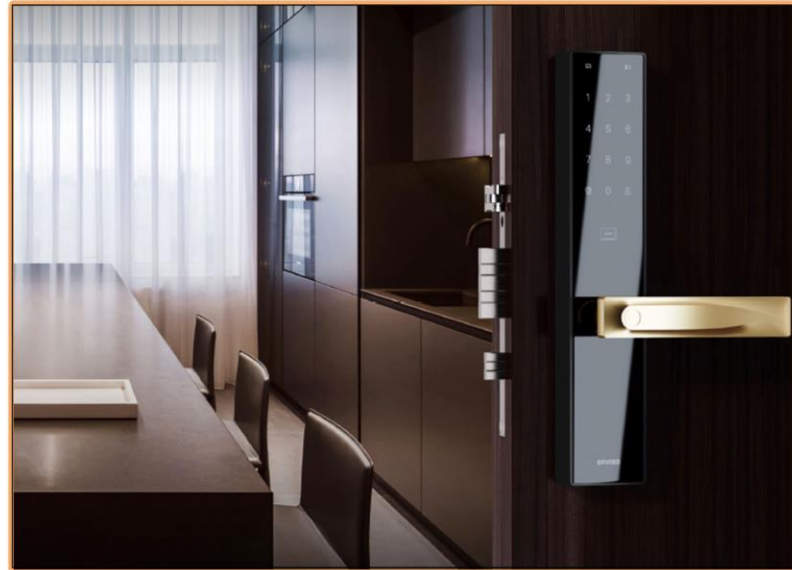

## Curtains

Industry innovation masterpiece,  
pioneer of high-end smart curtains.

- One-button control design
- Magnesium-aluminum alloy integral molding
- Imported motor with strong torque
- Support voice, APP and other intelligent control