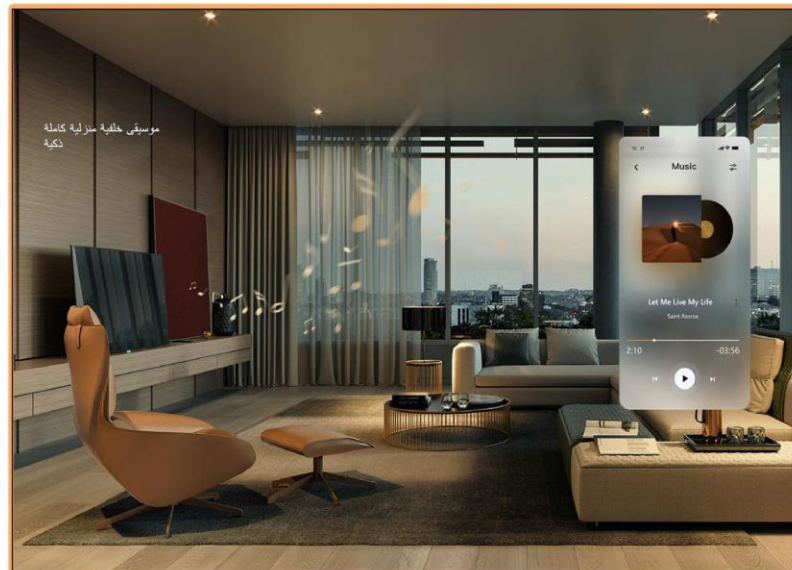

## Curtains

Industry innovation masterpiece,  
pioneer of high-end smart curtains.

- One-button control design
- Magnesium-aluminum alloy integral molding
- Imported motor with strong torque
- Support voice, APP and other intelligent control