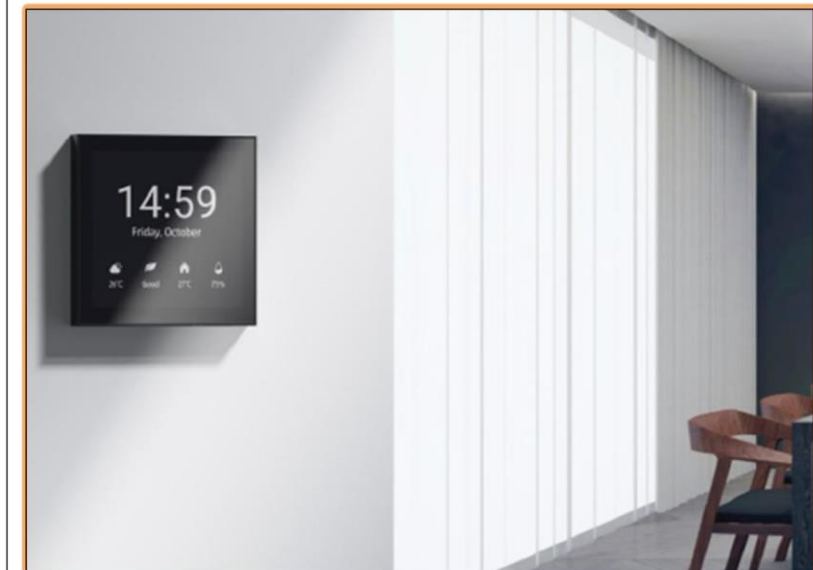

## Curtains

Industry innovation masterpiece,  
pioneer of high-end smart curtains.

- One-button control design
- Magnesium-aluminum alloy integral molding
- Imported motor with strong torque
- Support voice, APP and other intelligent control