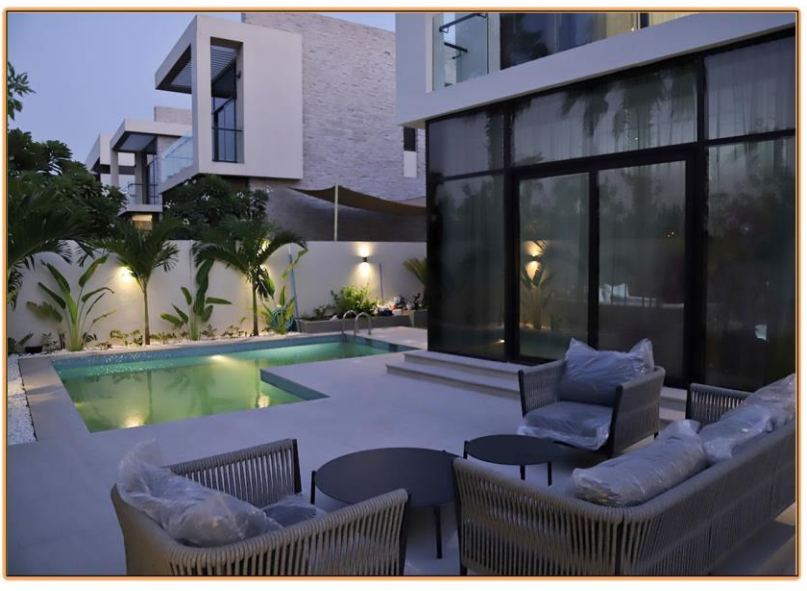

## Curtains

Industry innovation masterpiece,  
pioneer of high-end smart curtains.

- One-button control design
- Magnesium-aluminum alloy integral molding
- Imported motor with strong torque
- Support voice, APP and other intelligent control