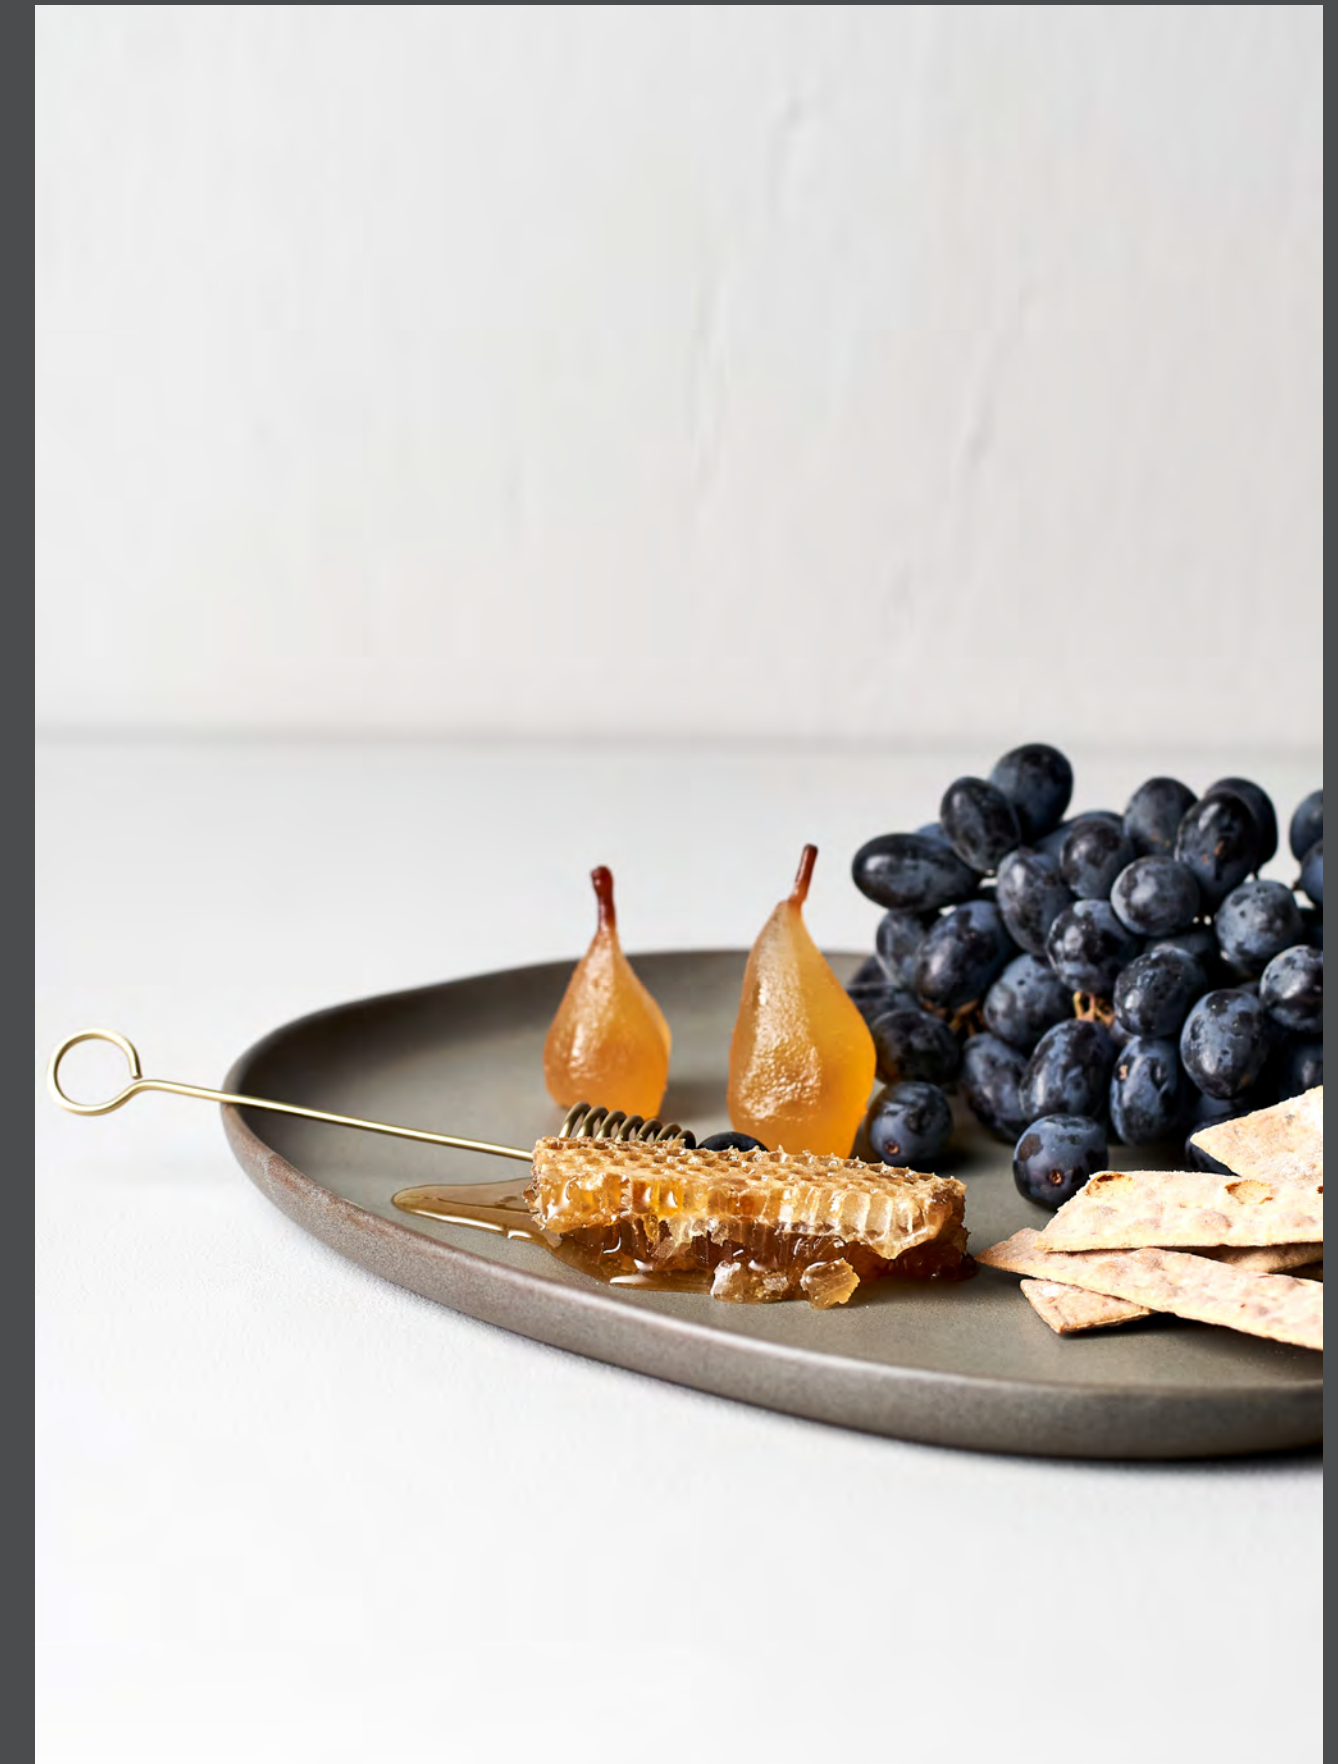

LONG PLATTER
50.5CM / 18CM
19.9 / 7.1"
425150

SERVING BOWL
30.5 / 29 / 9CM
12" / 11.4" / 3.5"
425350

OVAL PLATTER
46CM / 27CM
18.1" / 10.6"
425250

ROUND PLATTER
34.5CM / 28.5CM
13.6" / 11.2"
425050

Robert Gordon Classics