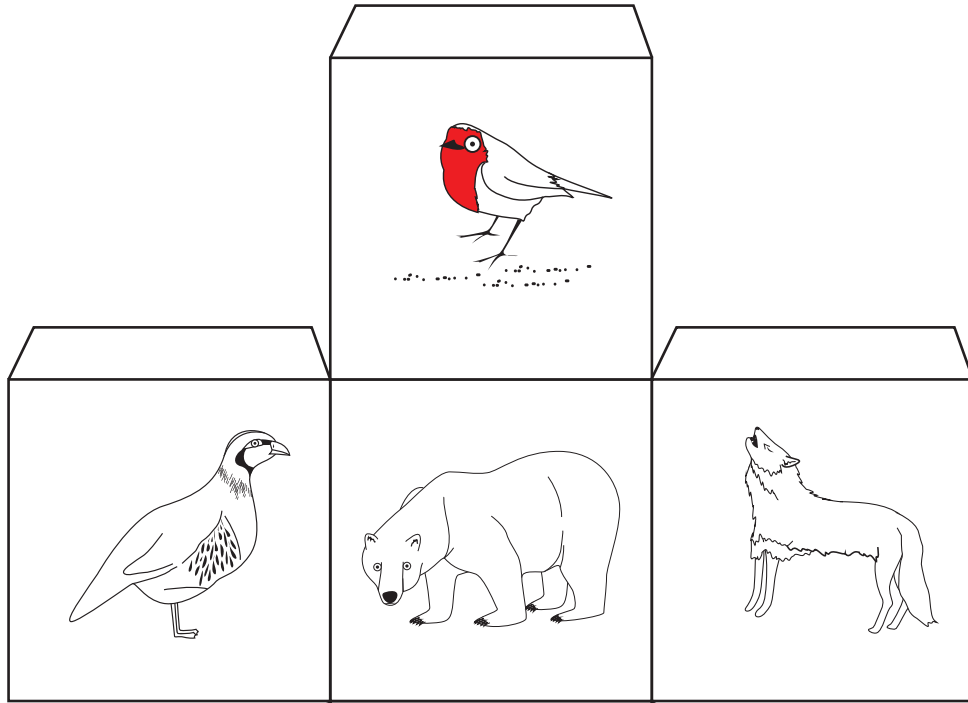

NAME: \_\_\_\_\_

AND DON'T FORGET TO SHARE AND TAG AS YOU PLAY! #THEBWBPROJECT

## FESTIVE HOW TO PLAY BEASTLY BINGO

- CUT OUT AN MAKE UP BOTH OF THE DICE
- PRINT OUT A BOARD FOR EACH PLAYER
- DON'T FORGET TO ADD YOUR NAME!
- YOU NEED SOME COIN, BUTTONS OR ANY OBJECT THAT CAN COVER THE 25 SQUARES ON YOUR BOARD (YOU COULD JUST MARK IT WITH A PEN IF THAT'S EASIER)
- EACH PLAYER ROLLS BOTH DICE AND MARKS OFF THE ANIMALS THEY ROLLED ON THE DICE
- THE FIRST PLAYER TO MARK/COVER ALL OF THE ANIMALS ON THEIR BOARD WINS!