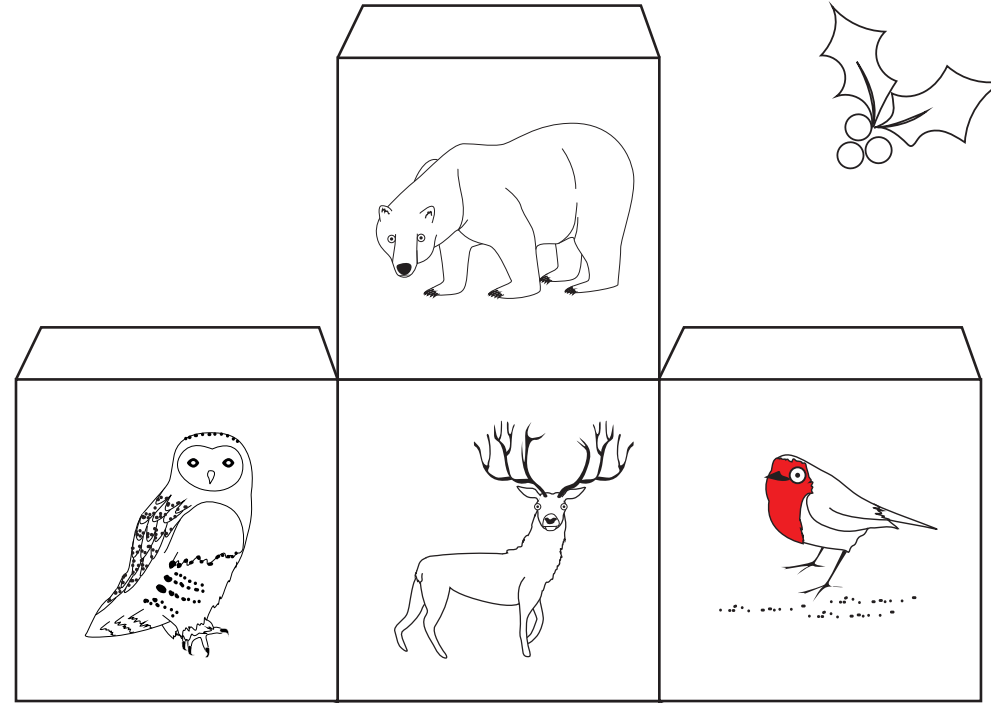

NAME: \_\_\_\_\_

AND DON'T FORGET TO SHARE AND TAG AS YOU PLAY! #THEBWBPROJECT

## FESTIVE HOW TO PLAY BEASTLY BINGO

- CUT OUT AN MAKE UP BOTH OF THE DICE
- PRINT OUT A BOARD FOR EACH PLAYER
- DON'T FORGET TO ADD YOUR NAME!
- YOU NEED SOME COIN, BUTTONS OR ANY OBJECT THAT CAN COVER THE 25 SQUARES ON YOUR BOARD (YOU COULD JUST MARK IT WITH A PEN IF THAT'S EASIER)
- EACH PLAYER ROLLS BOTH DICE AND MARKS OFF THE ANIMALS THEY ROLLED ON THE DICE
- THE FIRST PLAYER TO MARK/COVER ALL OF THE ANIMALS ON THEIR BOARD WINS!