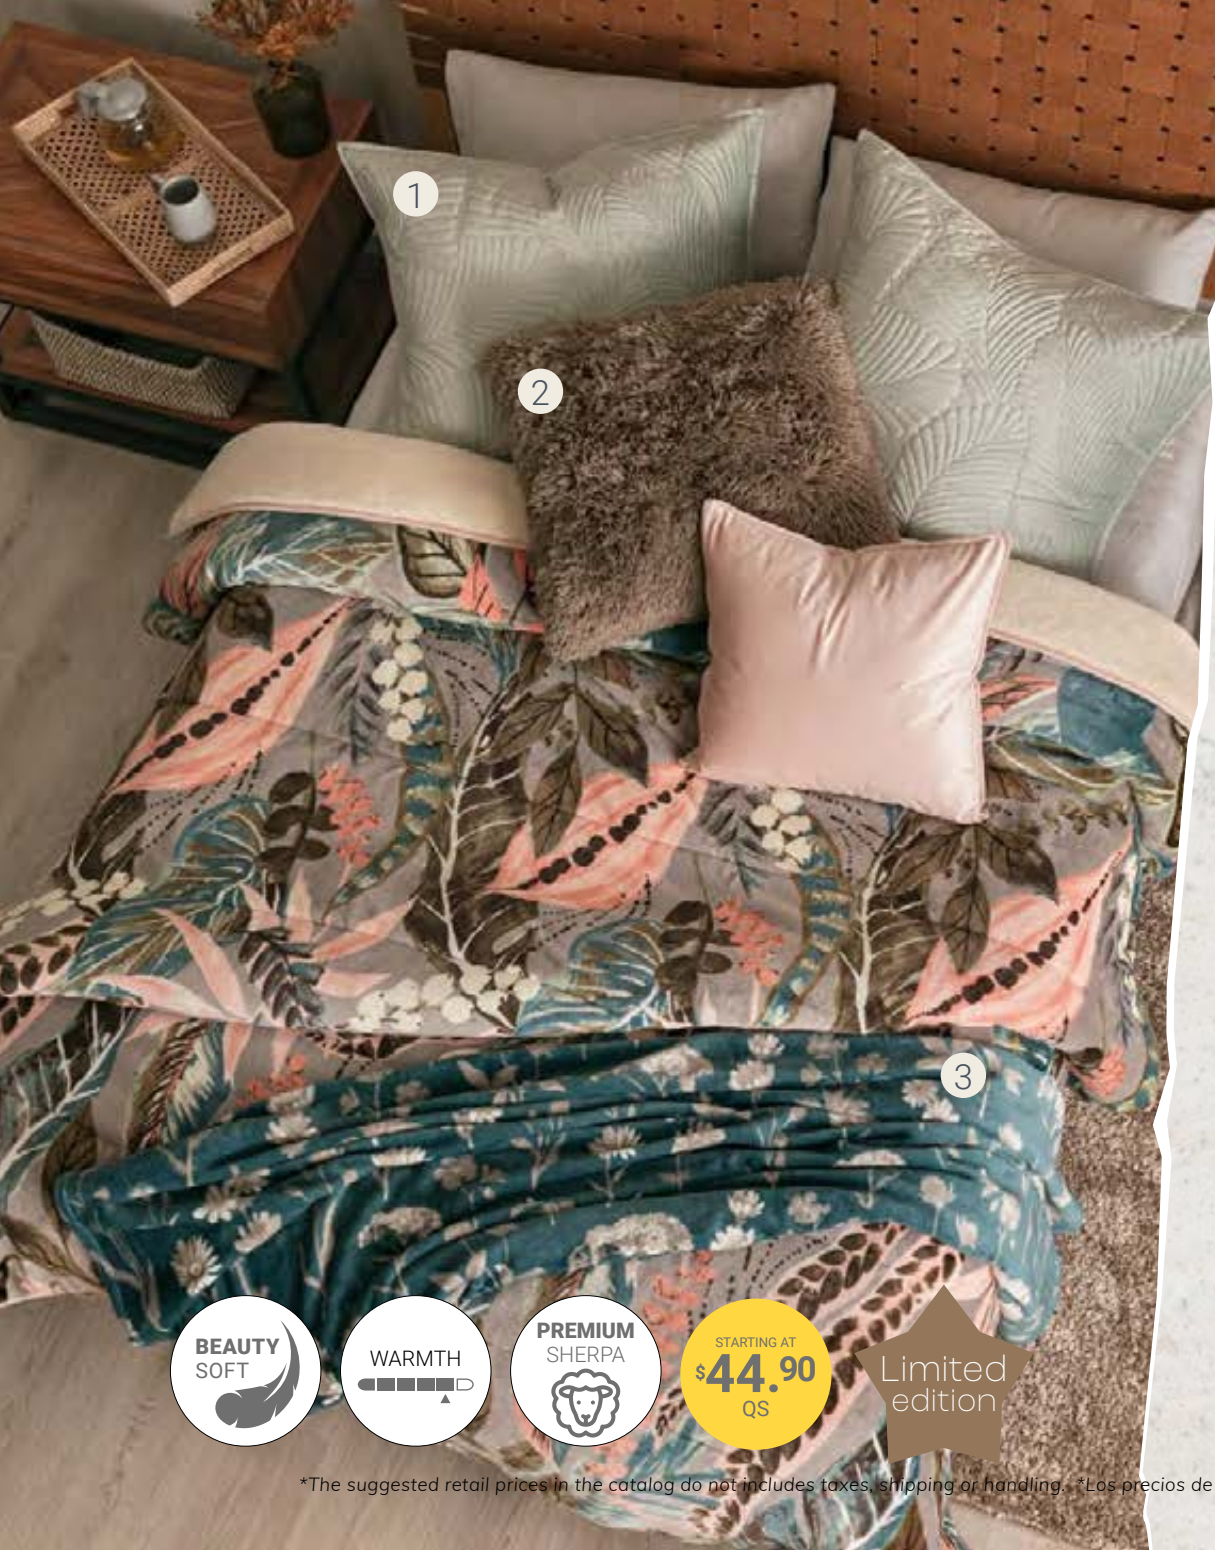

# Vermont

winter blanket

QS	KS
86971	86972
2.15 x 2.30 m	2.75 x 2.30 m
<b>\$44.90</b>	<b>\$56.90</b>

\*Complements are sold separately

Add complements

1. Velvet Gris European pillow cover - 36199 - **\$14.90**
2. Everest Finlandia cushion - 24957 - **\$16.90**
3. Gris Glaciar cushion cover - 87255 - **\$12.90**