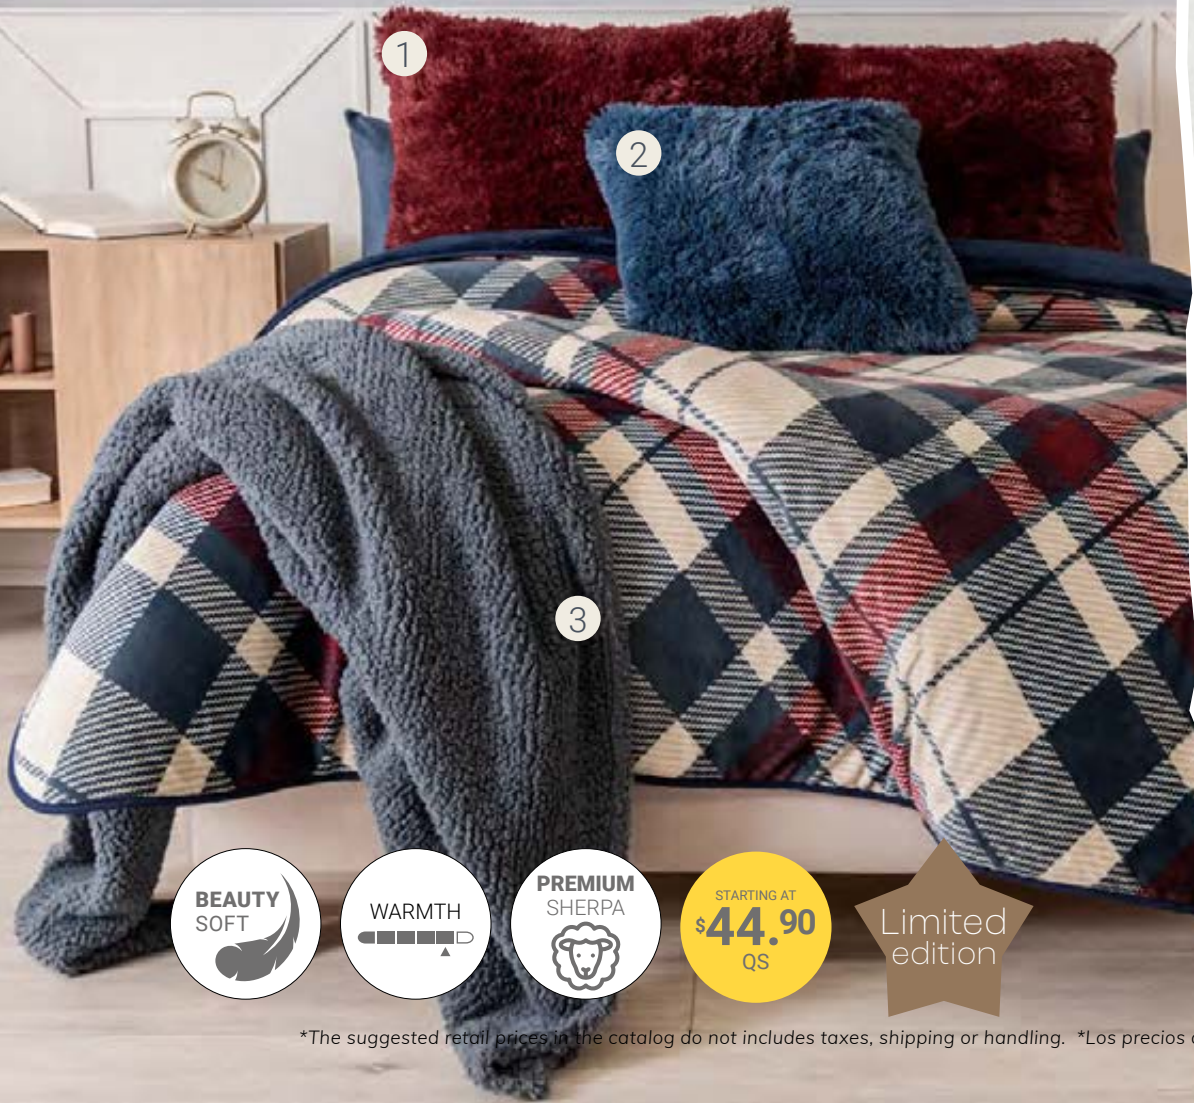

Add complements

1. Everest Rusia european XL pillow cover - 36311 - **$18.90**
2. Everest Finlandia cushion - 24957 - **$16.90**
3. Calgary light blanket - 52583 - **$12.90**