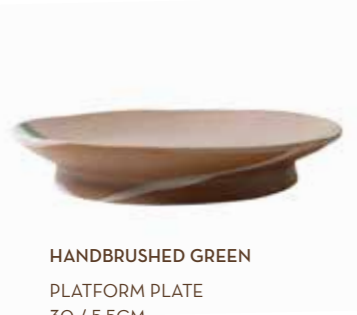

STR UP CONDIMENT
D9CM / H2.5CM
D3.5" / H1"
994503

SML SPANISH PLATE
D17CM / H2CM
D6.7" / HO.7"
212803

AUSTRALIAN MADE

Custom *Stamping.*

We provide custom hand-stamping on our Australian Made pieces. Applying logos or graphics to a plate can further strengthen brand identity and present a more cohesive look overall. Please note that custom stamping is subject to minimum order quantities.

Serveware.

Australia's favorite pottery

SINCE 1945

STONEWARE

HANDBRUSHED GREEN
PLATFORM PLATE
30 / 5.5CM
11.8 / 2"
641601

ROUND PLATTER
32 / 2.5CM
12.5 / 1"
641701

Tate Collection | *Serveware*

Hand crafted and hand painted, the Tate collection is destined to become your favourite serveware. Made with consideration and thought, each piece is dishwasher safe.