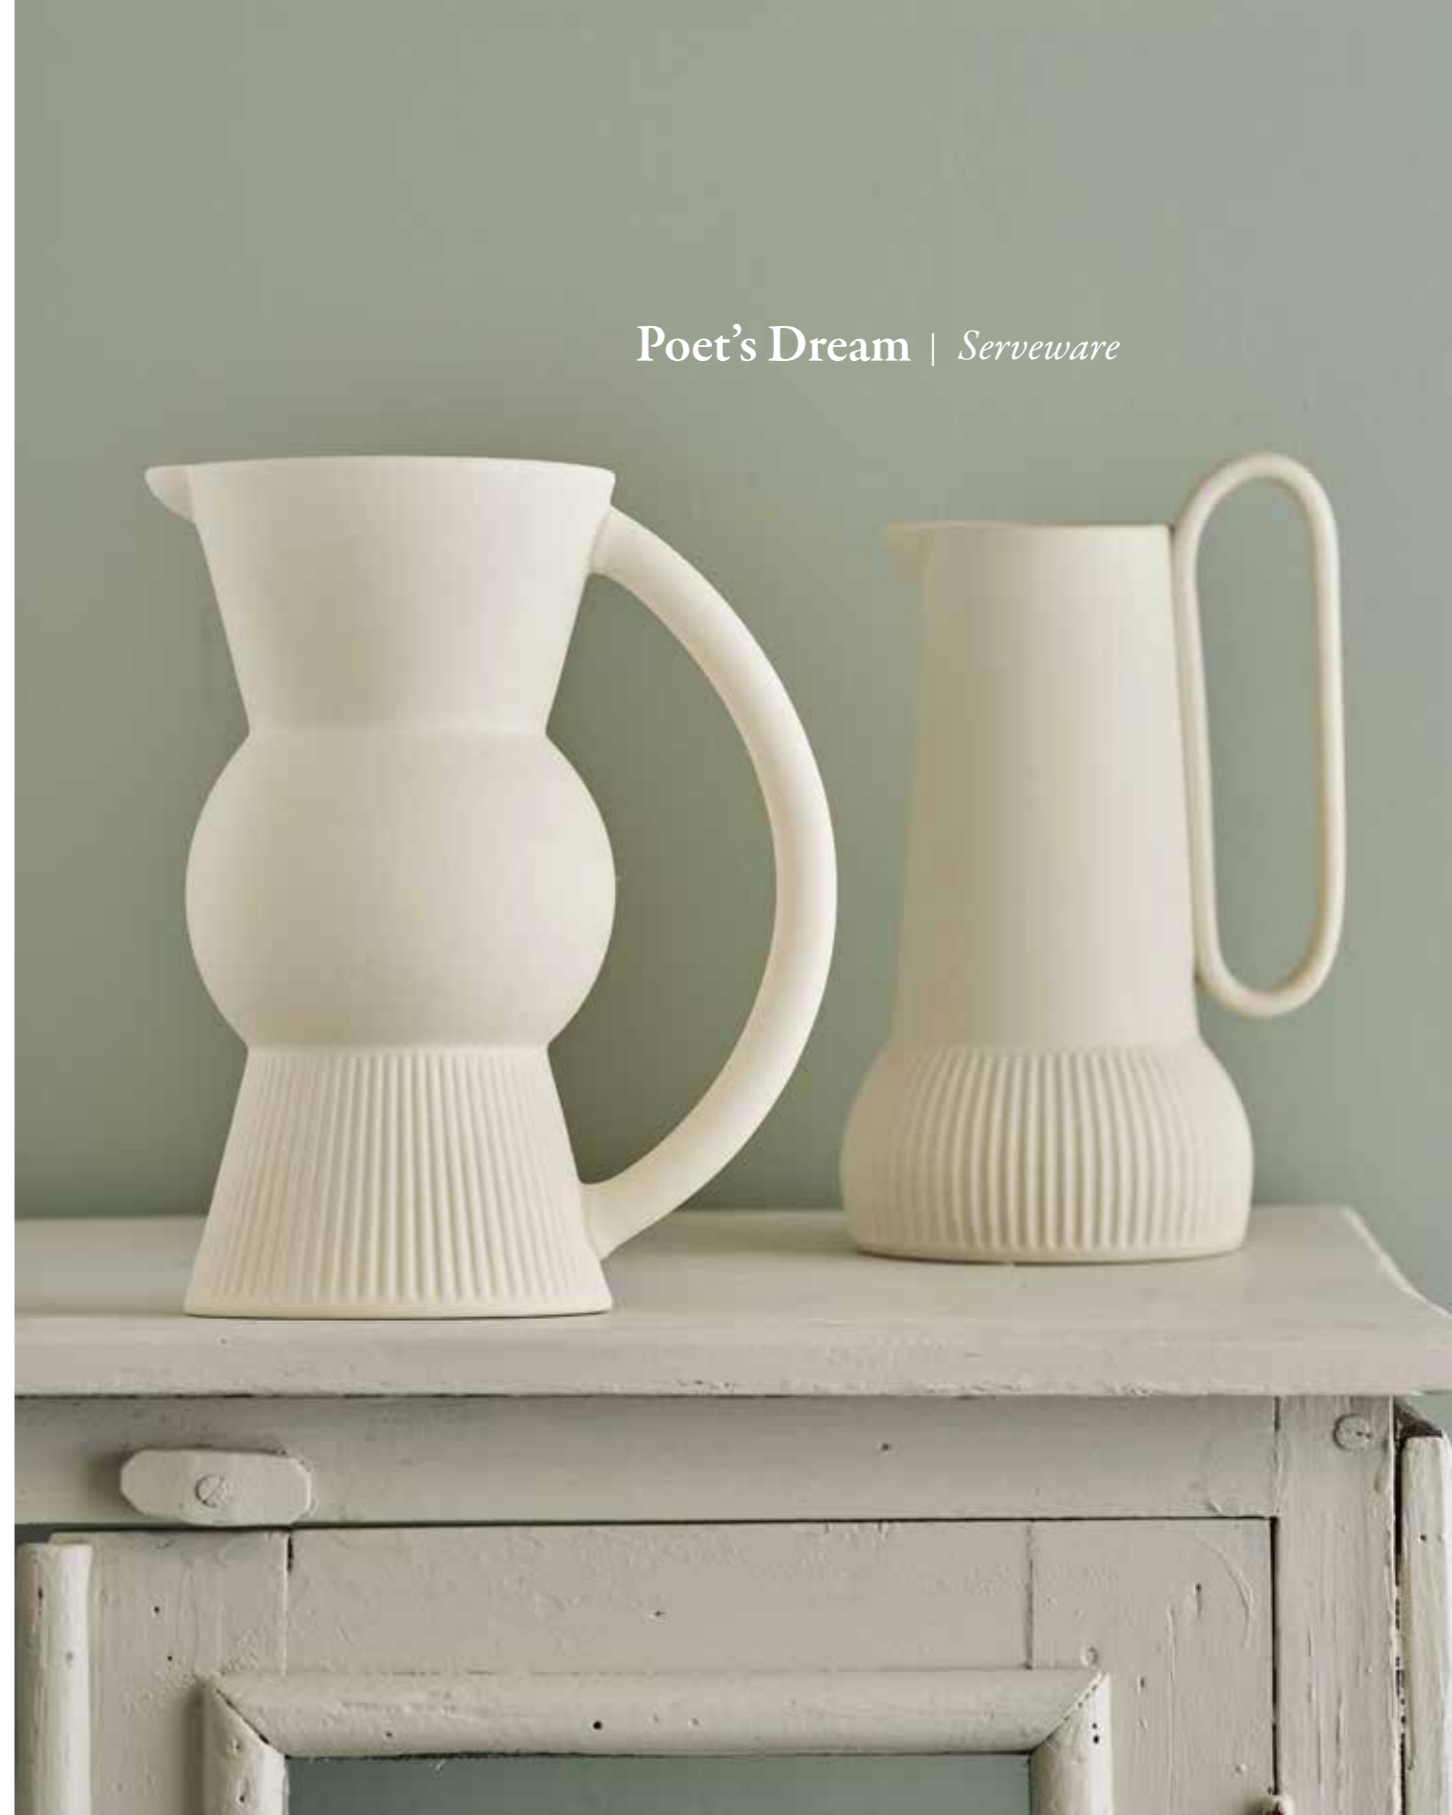

STONEWARE

JUG
1L / 33.8 FL OZ
550503

Write your own verse with our Poet's Dream collection. The story that unfolds will be up to you. Curate beautifully styled vignettes or use every day to serve from, Poet's is crafted to inspire. Only to be limited by your imagination. Made from durable stoneware, we recommend washing these pieces by hand.

Designed in Australia, Made in China.

Poet's Dream | *Serveware*