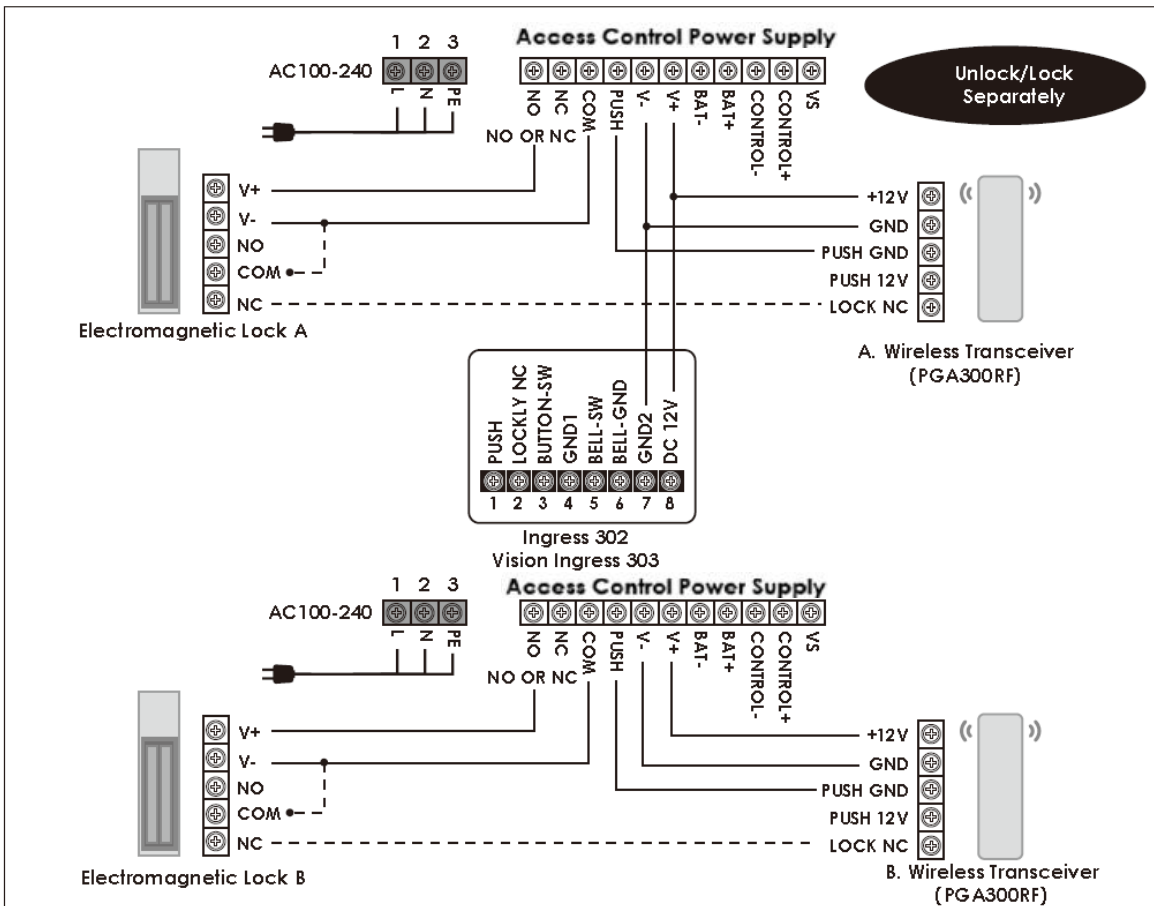

- **Specifications:**

- Alloy Steel
- Powder Coat
- Silvery

- **Dimensions:**

- 10.4" x 6.2" x 3" (265 x157 x 75.5mm)

WIRELESS
INSTALLATION

WIRED
INSTALLATION

DOUBLE DOOR INSTALLATION

OPTIONAL FIRE ALARM INSTALLATION

Standard fire alarms with COM and NO output ports can be connected to the Access Control Power Supply or Vision Ingress (PGI303)

OPTIONAL DOORBELL INSTALLATION

OPTIONAL WEIGAND READER INSTALLATION