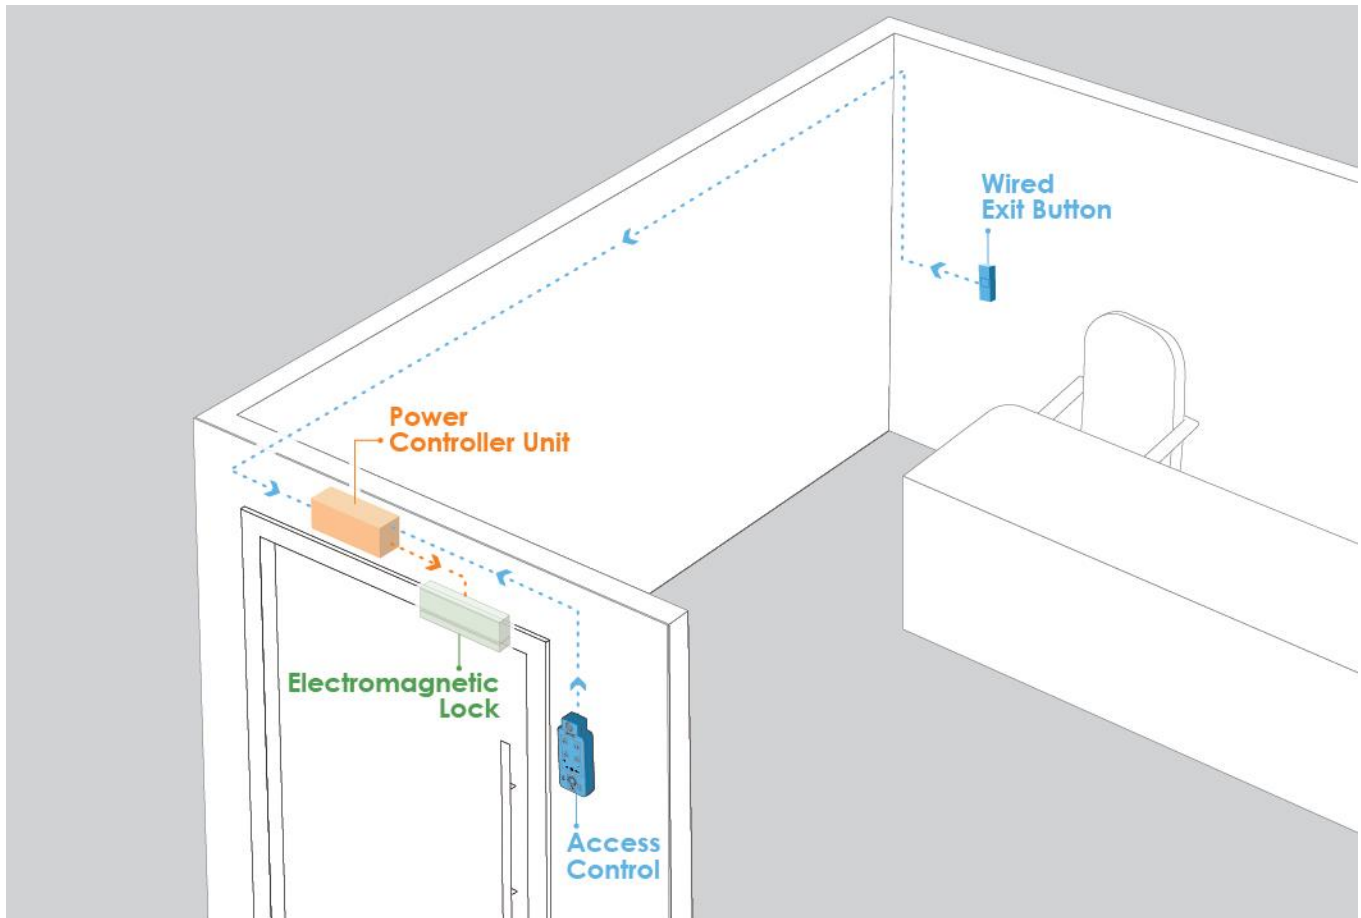

Ideal for Retrofitting: Upgrade with Existing Wiring or Replace Your Current Setup