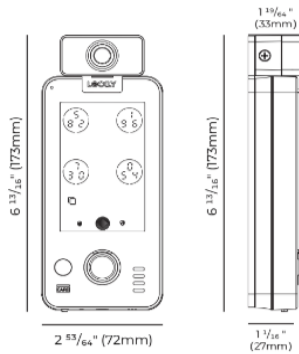

10. Door Sensor

Sold separately / Optional
PGA383 Wireless Door Sensor

11. Transceiver

Sold separately / Optional
PGA300RF Wireless Transceiver

SPECIFICATIONS

GUARD VISION INGRESS 303WA

Bluetooth and Wi-Fi Connected