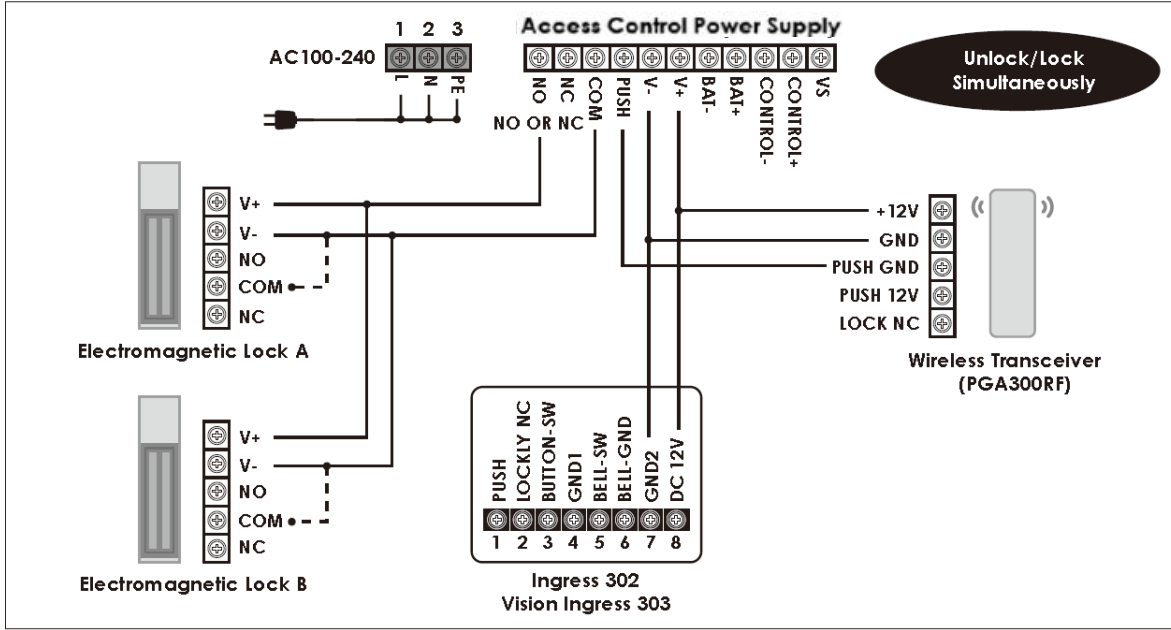

- **Specifications:**

- Alloy Steel
- Powder Coat
- Silvery

- **Dimensions:**

- 10.4" x 6.2" x 3" (265 x157 x 75.5mm)

PGA343 Vision Ingress Protective Outdoor Mount

- **Outdoor Use:** Improve INGRESS's durability with this accessory, designed to boost waterproofing, sun protection, and heat dissipation for a longer lifespan in outdoor settings.
- **Coverage:** This covers any excess space if your drilled opening is larger than INGRESS, ensuring a clean and seamless installation.
- **Durable Material:** Constructed from high-quality alloy for fast heat dissipation, this accessory is treated with an anti-rust coating to ensure durability and longevity.

- **Specifications:**

- Alloy Steel
- Powder Coat
- Silvery

- **Dimensions:**

- 10.4" x 6.2" x 3" (265 x157 x 75.5mm)

WIRELESS
INSTALLATION

WIRED
INSTALLATION

DOUBLE DOOR INSTALLATION

OPTIONAL FIRE ALARM INSTALLATION

Standard fire alarms with COM and NO output ports can be connected to the Access Control Power Supply or Vision Ingress (PGI303)

OPTIONAL DOORBELL INSTALLATION

OPTIONAL WEIGAND READER INSTALLATION