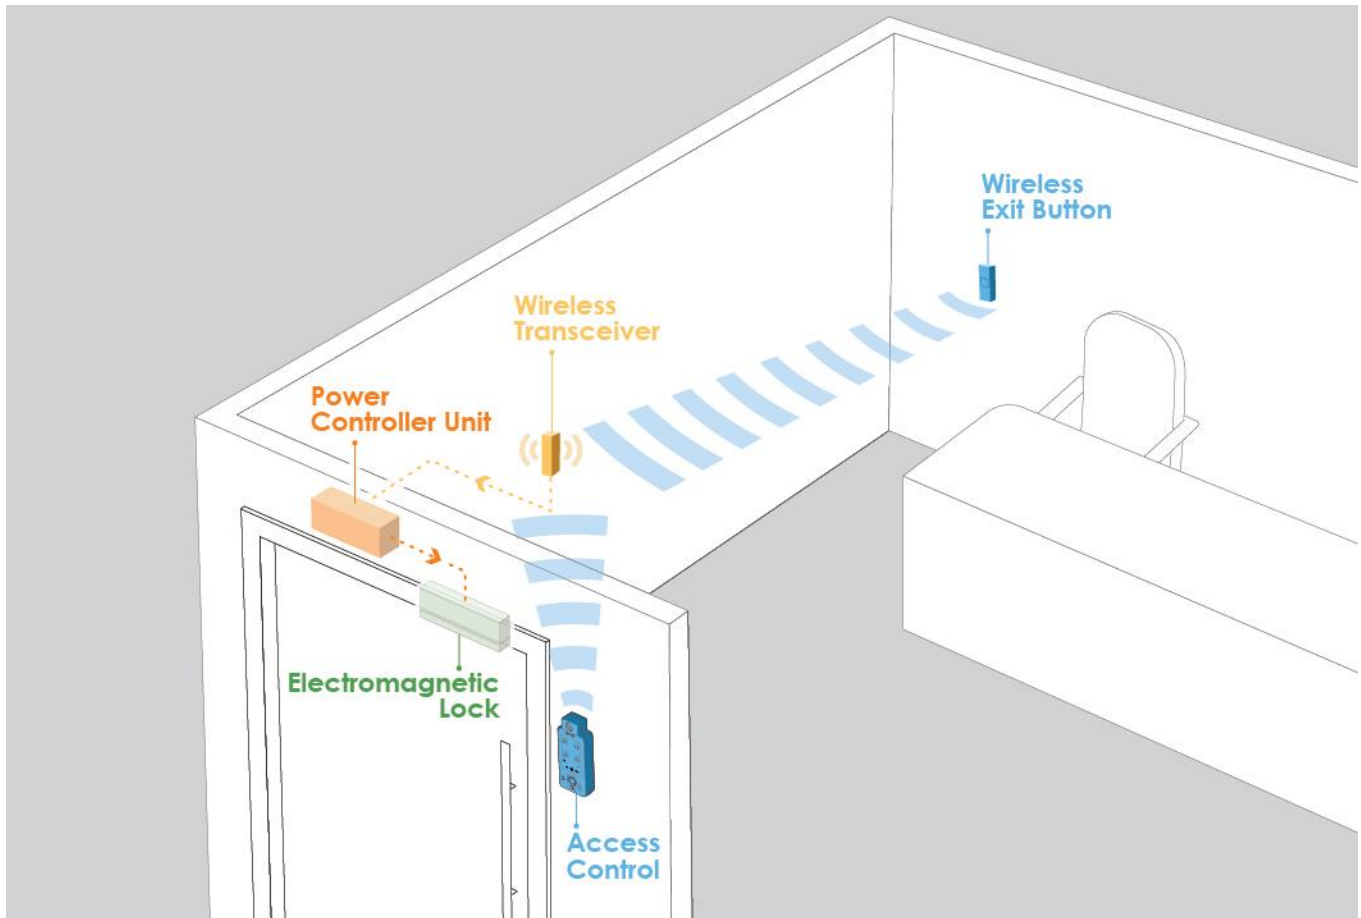

Hack-Proof Wireless Connection,
Perfect for New Builds

PGA300RF
Wireless
Transceiver

PGA387
Wireless Exit
Button

Electromagnetic
Lock

PGI303W
Vision Ingress

Ideal for Retrofitting: Upgrade with Existing Wiring or Replace Your Current Setup