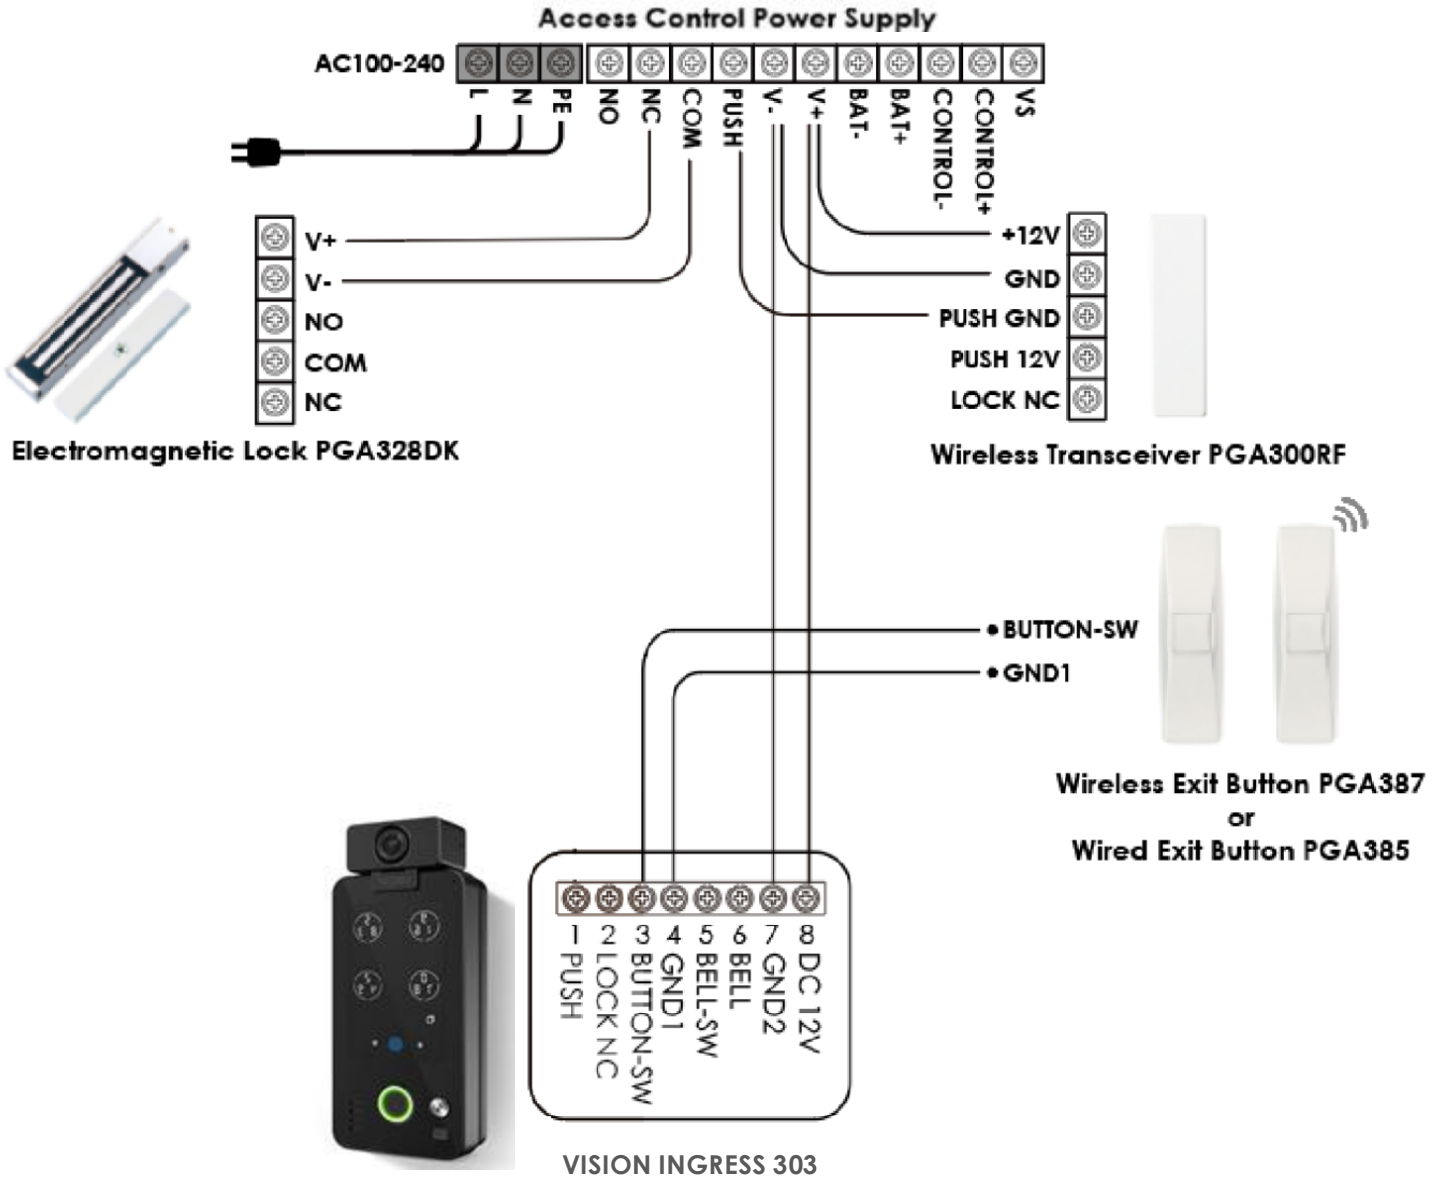

- **Specifications:**

- Alloy Steel
- Powder Coat
- Silvery

- **Dimensions:**

- 10.4" x 6.2" x 3" (265 x157 x 75.5mm)

PGA343 Vision Ingress Protective Outdoor Mount

- **Outdoor Use:** Improve INGRESS's durability with this accessory, designed to boost waterproofing, sun protection, and heat dissipation for a longer lifespan in outdoor settings.
- **Coverage:** This covers any excess space if your drilled opening is larger than INGRESS, ensuring a clean and seamless installation.
- **Durable Material:** Constructed from high-quality alloy for fast heat dissipation, this accessory is treated with an anti-rust coating to ensure durability and longevity.

- **Specifications:**

- Alloy Steel
- Powder Coat
- Silvery

- **Dimensions:**

- 10.4" x 6.2" x 3" (265 x157 x 75.5mm)

WIRELESS
INSTALLATION

WIRED
INSTALLATION

DOUBLE DOOR INSTALLATION

OPTIONAL FIRE ALARM INSTALLATION