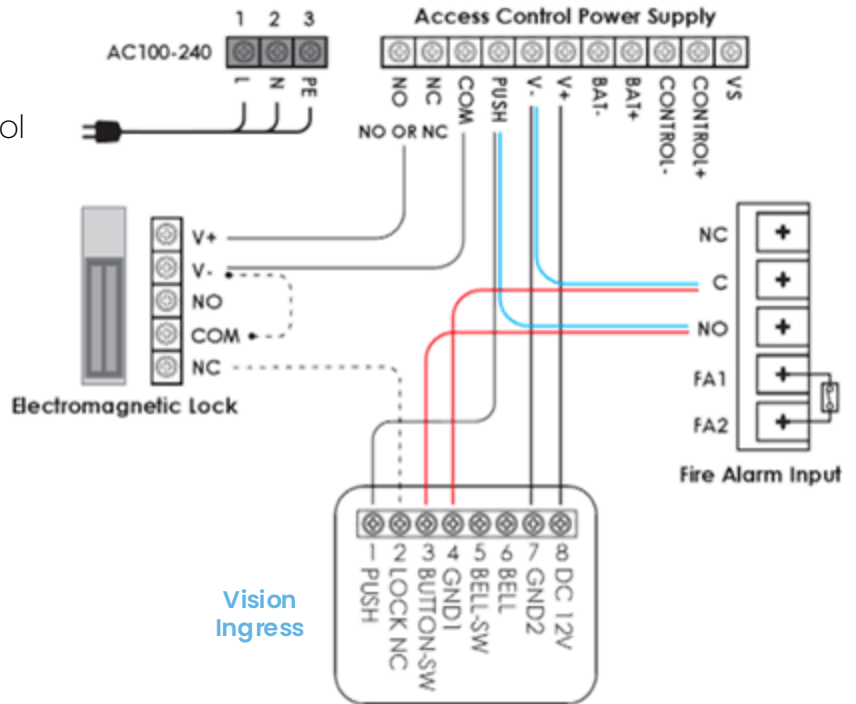

- **Specifications:**

- Alloy Steel
- Powder Coat
- Silvery

- **Dimensions:**

- 10.4" x 6.2" x 3" (265 x157 x 75.5mm)

PGA343 Vision Ingress Protective Outdoor Mount

- **Outdoor Use:** Improve INGRESS's durability with this accessory, designed to boost waterproofing, sun protection, and heat dissipation for a longer lifespan in outdoor settings.
- **Coverage:** This covers any excess space if your drilled opening is larger than INGRESS, ensuring a clean and seamless installation.
- **Durable Material:** Constructed from high-quality alloy for fast heat dissipation, this accessory is treated with an anti-rust coating to ensure durability and longevity.

- **Specifications:**

- Alloy Steel
- Powder Coat
- Silvery

- **Dimensions:**

- 10.4" x 6.2" x 3" (265 x157 x 75.5mm)

WIRELESS
INSTALLATION

WIRED
INSTALLATION

DOUBLE DOOR INSTALLATION

OPTIONAL FIRE ALARM INSTALLATION

Standard fire alarms with COM and NO output ports can be connected to the Access Control Power Supply or Vision Ingress (PGI303)

OPTIONAL DOORBELL INSTALLATION

OPTIONAL WEIGAND READER INSTALLATION