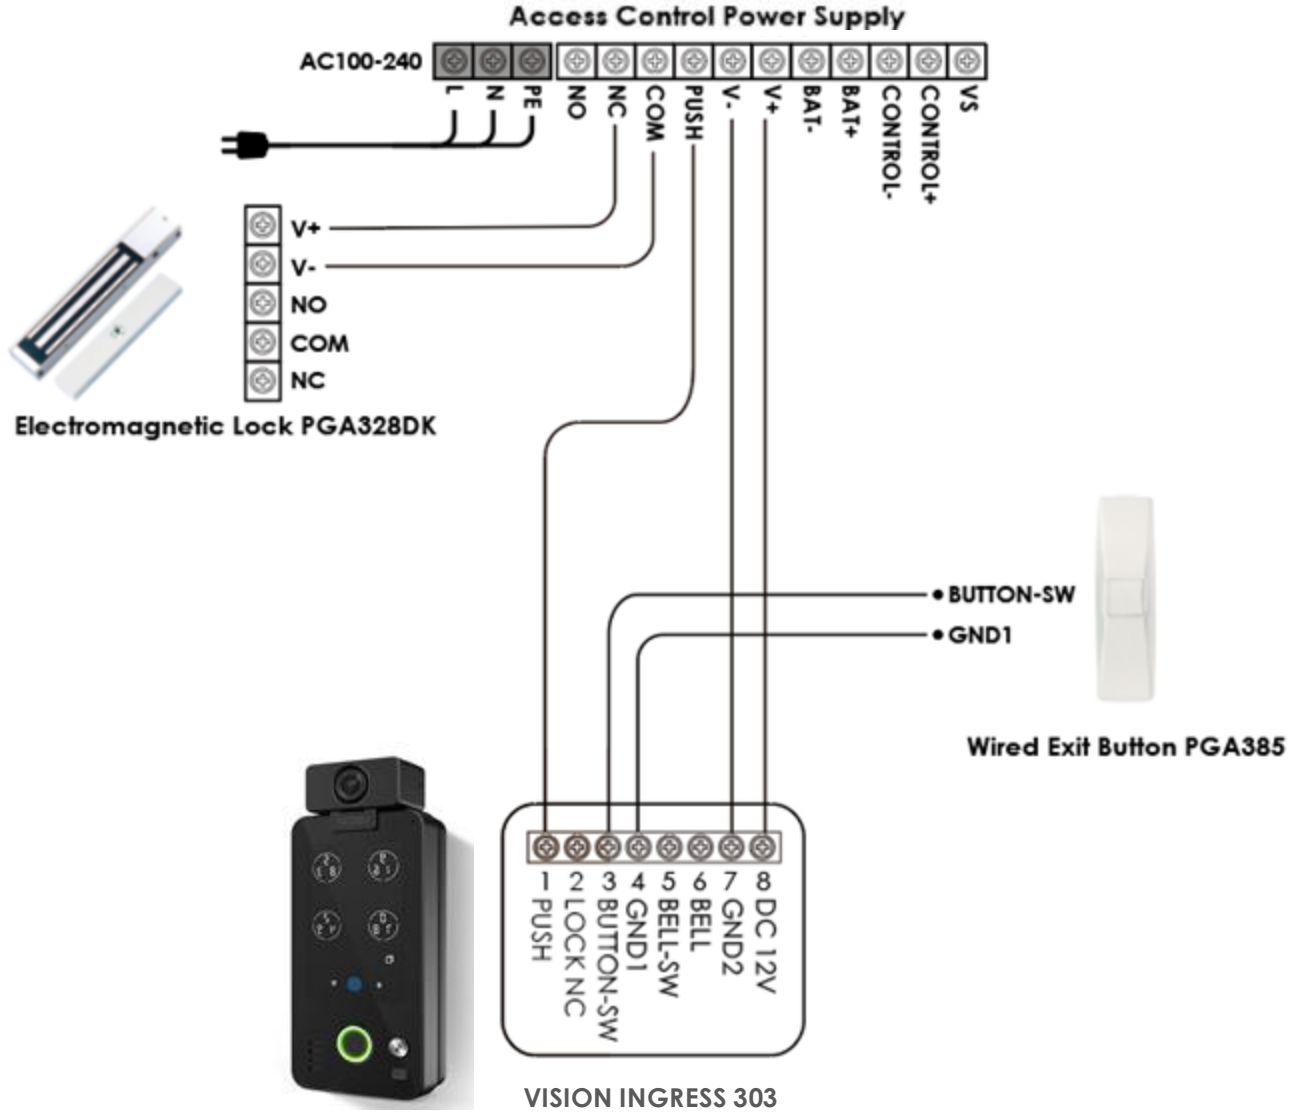

- **Specifications:**

- Alloy Steel
- Powder Coat
- Silvery

- **Dimensions:**

- 10.4" x 6.2" x 3" (265 x157 x 75.5mm)

WIRELESS
INSTALLATION

WIRED
INSTALLATION

DOUBLE DOOR INSTALLATION

OPTIONAL FIRE ALARM INSTALLATION

Standard fire alarms with COM and NO output ports can be connected to the Access Control Power Supply or Vision Ingress (PGI303)

OPTIONAL DOORBELL INSTALLATION

OPTIONAL WEIGAND READER INSTALLATION