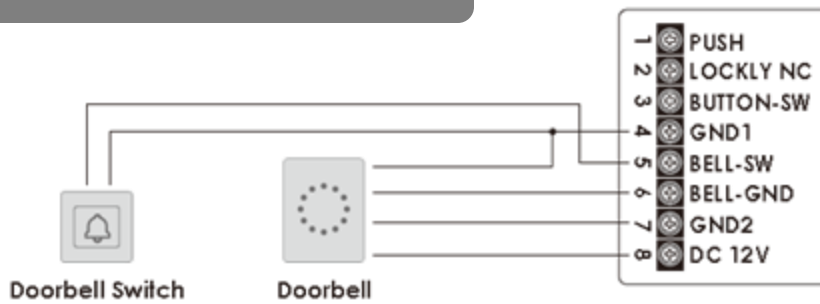

OPTIONAL DOORBELL INSTALLATION