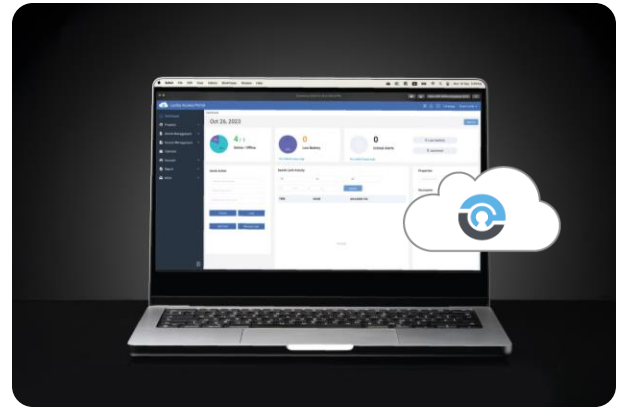

APP CONTROL

Unlock with LocklyOS, Lockly Manager app or Lockly app from anywhere, anytime.

MIFARE RFID or Fob Key

Unlock with revokable RFID cards or Fob keys for fast, secured access.

EKEYS AND EBADGES

Setup unit owners and residents to unlock, no matter it is permanent, temporary or one-time.

OFFLINE ACCESS CODE

Grant one-time or recurring access even if you are not connected to the internet.

SCAN TO OPEN

Quickly unlock by scanning the unique QR code with the Lockly app.

WELCOME MODE

Keep the door unlocked during scheduled times for quick, effortless access.

REAL-TIME NOTIFICATIONS

Get notified when someone has arrived, verify their identity with live view and unlock with app.

MANAGER & RESIDENT APP CONTROL

Our dedicated apps for property managers and residents transform buildings into better workplaces and more enjoyable places to live.

SEE THE BIG PICTURE WITH LOCKLYOS

With LocklyOS, easily manage every lock on your property. Control unit owners, grant guest access, receive alerts, conduct audits, and manage remote installations—all in one platform. Streamline operations, improve efficiency, and enhance resident satisfaction.