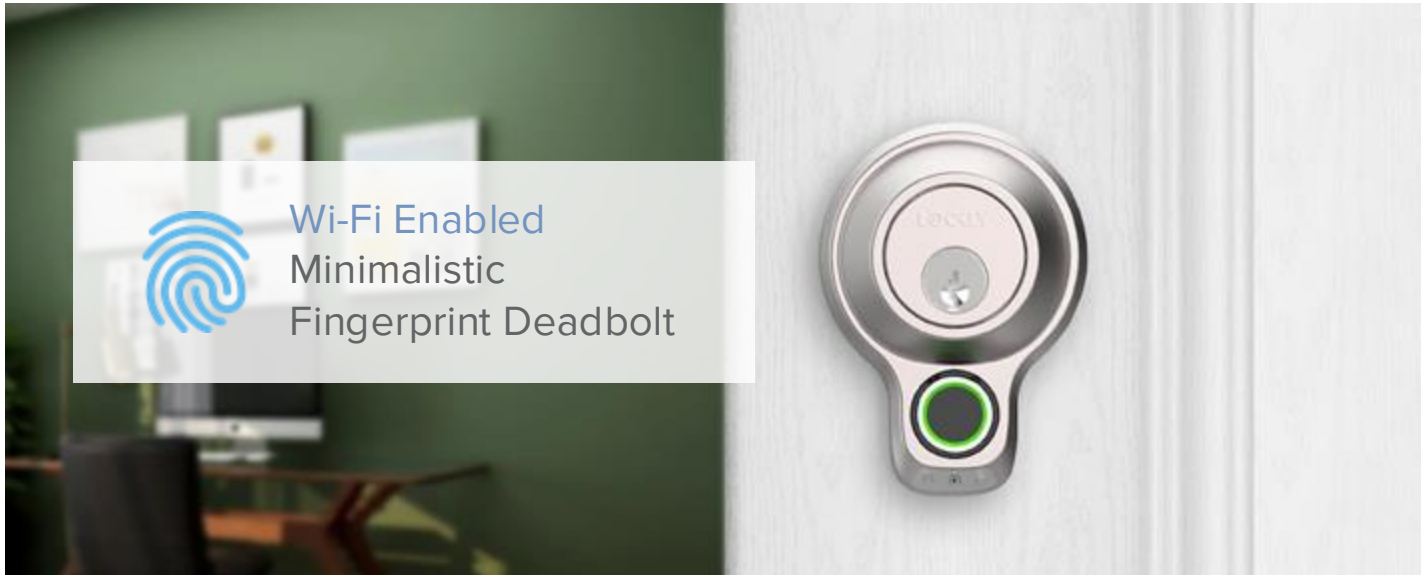

# ACCESS TOUCH PRO

Wi-Fi Enabled  
Minimalistic  
Fingerprint Deadbolt

Access Touch is an award-winning Wi-Fi smart lock that combines the proven security of a deadbolt and the convenience of a 3D biometric fingerprint sensor into a sleek minimalistic design giving unprecedented value without compromise. Enjoy the freedom of keyless access with your finger or using your smartphone. One door, two doors, or more, there's an Access Touch for everyone and for any door.

Multifamily

Residential

BnB/Rental

- Front doors
- Home office
- Back doors
- Garage doors
- Mudrooms
- And more

**Your Finger is Your Key**  
3D Biometric Fingerprint sensor stores up to 99 fingerprints.

**Mobile App Control**  
Unlock, lock, or check door on your smartphone

**Voice Control\***  
Using the WiFi hub, connect to Hey Google/ Amazon Alexa

Features and benefits

**100M accesses granted**  
Most trusted fingerprint sensor smart lock

**Smallest fingerprint lock**  
Aesthetically pleasing small form factor

**Smartphone control**  
Open/close, share, or revoke access with others

**Wi-Fi alerts and control**  
Get status, alerts, and control from anywhere