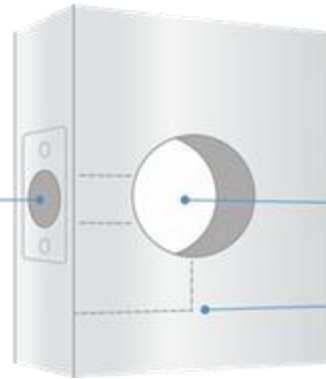

### Easy, one-person, DIY installation

Installation in less time than a cup of coffee.

Typically 15/min. with common household tools

Door thickness  
1 1/2" (35mm) to  
2" (50mm)

Cross bore  
1" (25mm)

Fits right & left  
swing doors

Bore hole  
2-1/8" (54mm)

Backset (standard)  
2-3/8" (60mm) or  
2-1/2" (70mm)

Download installation  
guide

Download door  
drilling template

Watch installation video

Download user manual