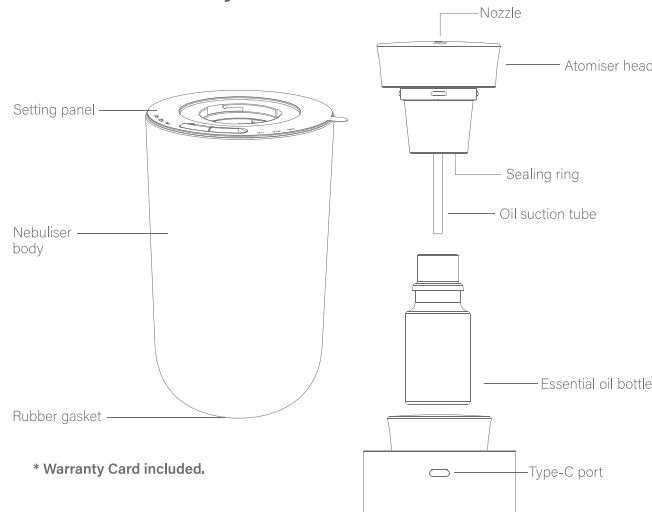

After-Sales Warranty & Checklist

* Warranty Card included.

Parts

Name	Instruction	TYPE-C cable	Essential oil dropper	
Thumbnail				

Installation Steps

1. Rotate to take out the atomiser head.
2. Rotate to take out the bottle and fill it with essential oil or to replace the empty bottle with 10ml of HYSES Essential Oil bottle.
3. Install the atomiser head and start setting.

Operating of MOMENTZ

1. Plug in, or ensure that the battery is fully charged.
2. Press and hold ON/OFF button to switch the machine ON or OFF.

Setting Panel

- ① Mode indicator for mist 0.25 minute, pause 3 minutes.
- ② Mode indicator for mist 1 minute, pause 2 minutes.
- ③ Mode indicator for mist 2 minutes, pause 1 minute.
- ④ ON/OFF button and selection of mode.
- ⑤ Timer: setting of 1/2/4 working hours.
- ⑥ Indicator light: Work for 1 hour.
- ⑦ Indicator light: Work for 2 hours.
- ⑧ Indicator light: Work for 4 hours.

*Status display:

Charging: The mode indicator lights up circularly.
Fully charged: All mode indicator lights flashing.
Lack of power: ① mode indicator light flashing.