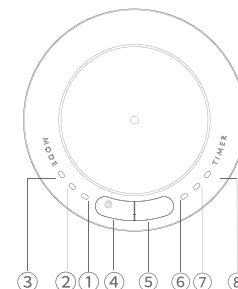

Cleaning & Maintenance

To ensure product is in good condition, please do a thorough cleaning and maintenance for the machine on twice a week basis using the following steps:

1. Remove the essential oil bottle after usage.
2. Pour 10ml of HYSES Cleaning Solution into the existing emptied and cleaned essential oil bottle. Alternatively, you may pour the cleaning solution into another empty essential oil bottle (10ml) and fit it back to the atomiser.
3. Switch on the machine and let it run for 10 minutes.
4. When everything is done, switch off the power.
5. Pour away the excess HYSES Cleaning Solution and add in your choice of essential oil.

Scan the QR code to watch the tutorial on how to clean a nebuliser.

Product Parameter

Model:	MOMENTZ	Oil capacity :	10ml	Lithium battery:	2000mAh
Product size :	φ 70*137 mm	Power:	2W	Noise:	≤ 40dB
Electrical :	DC5V-1A	Packing size :	100*83*207mm		
Coverage:	100m³	Net weight:	312g		

Warranty

To activate your warranty, please refer to the warranty card provided. If you purchased the diffuser in-store, our retail staff will assist with registering your warranty. For online orders, simply send the following details, along with a photo of your warranty card, to online.orders@hyses.com:

Full name

Email

Contact number

Order number

Once we receive your information, your warranty will be successfully activated.