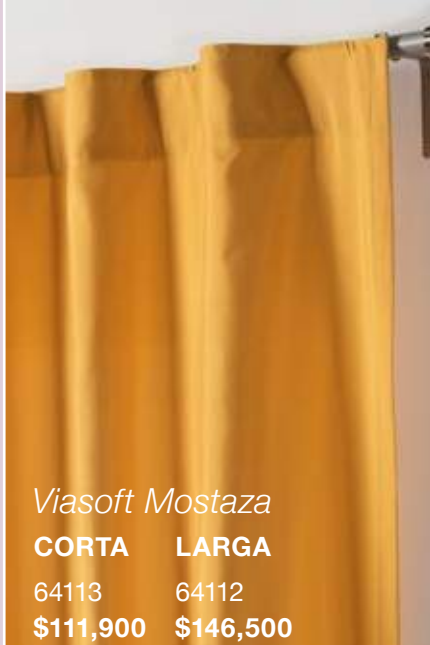

Viasoft Mostaza

CORTA	LARGA
64113	64112
$111,900	$146,500